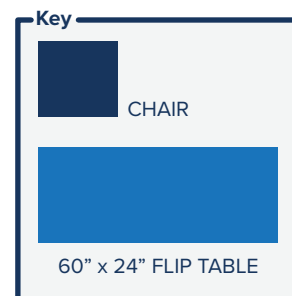

Classroom Set Up

Pods Set Up

Conference Set Up

Key

- CHAIR
- 60" x 24" FLIP TABLE

U-shaped Set Up

Theater Set Up

Combined U-shaped Set Up