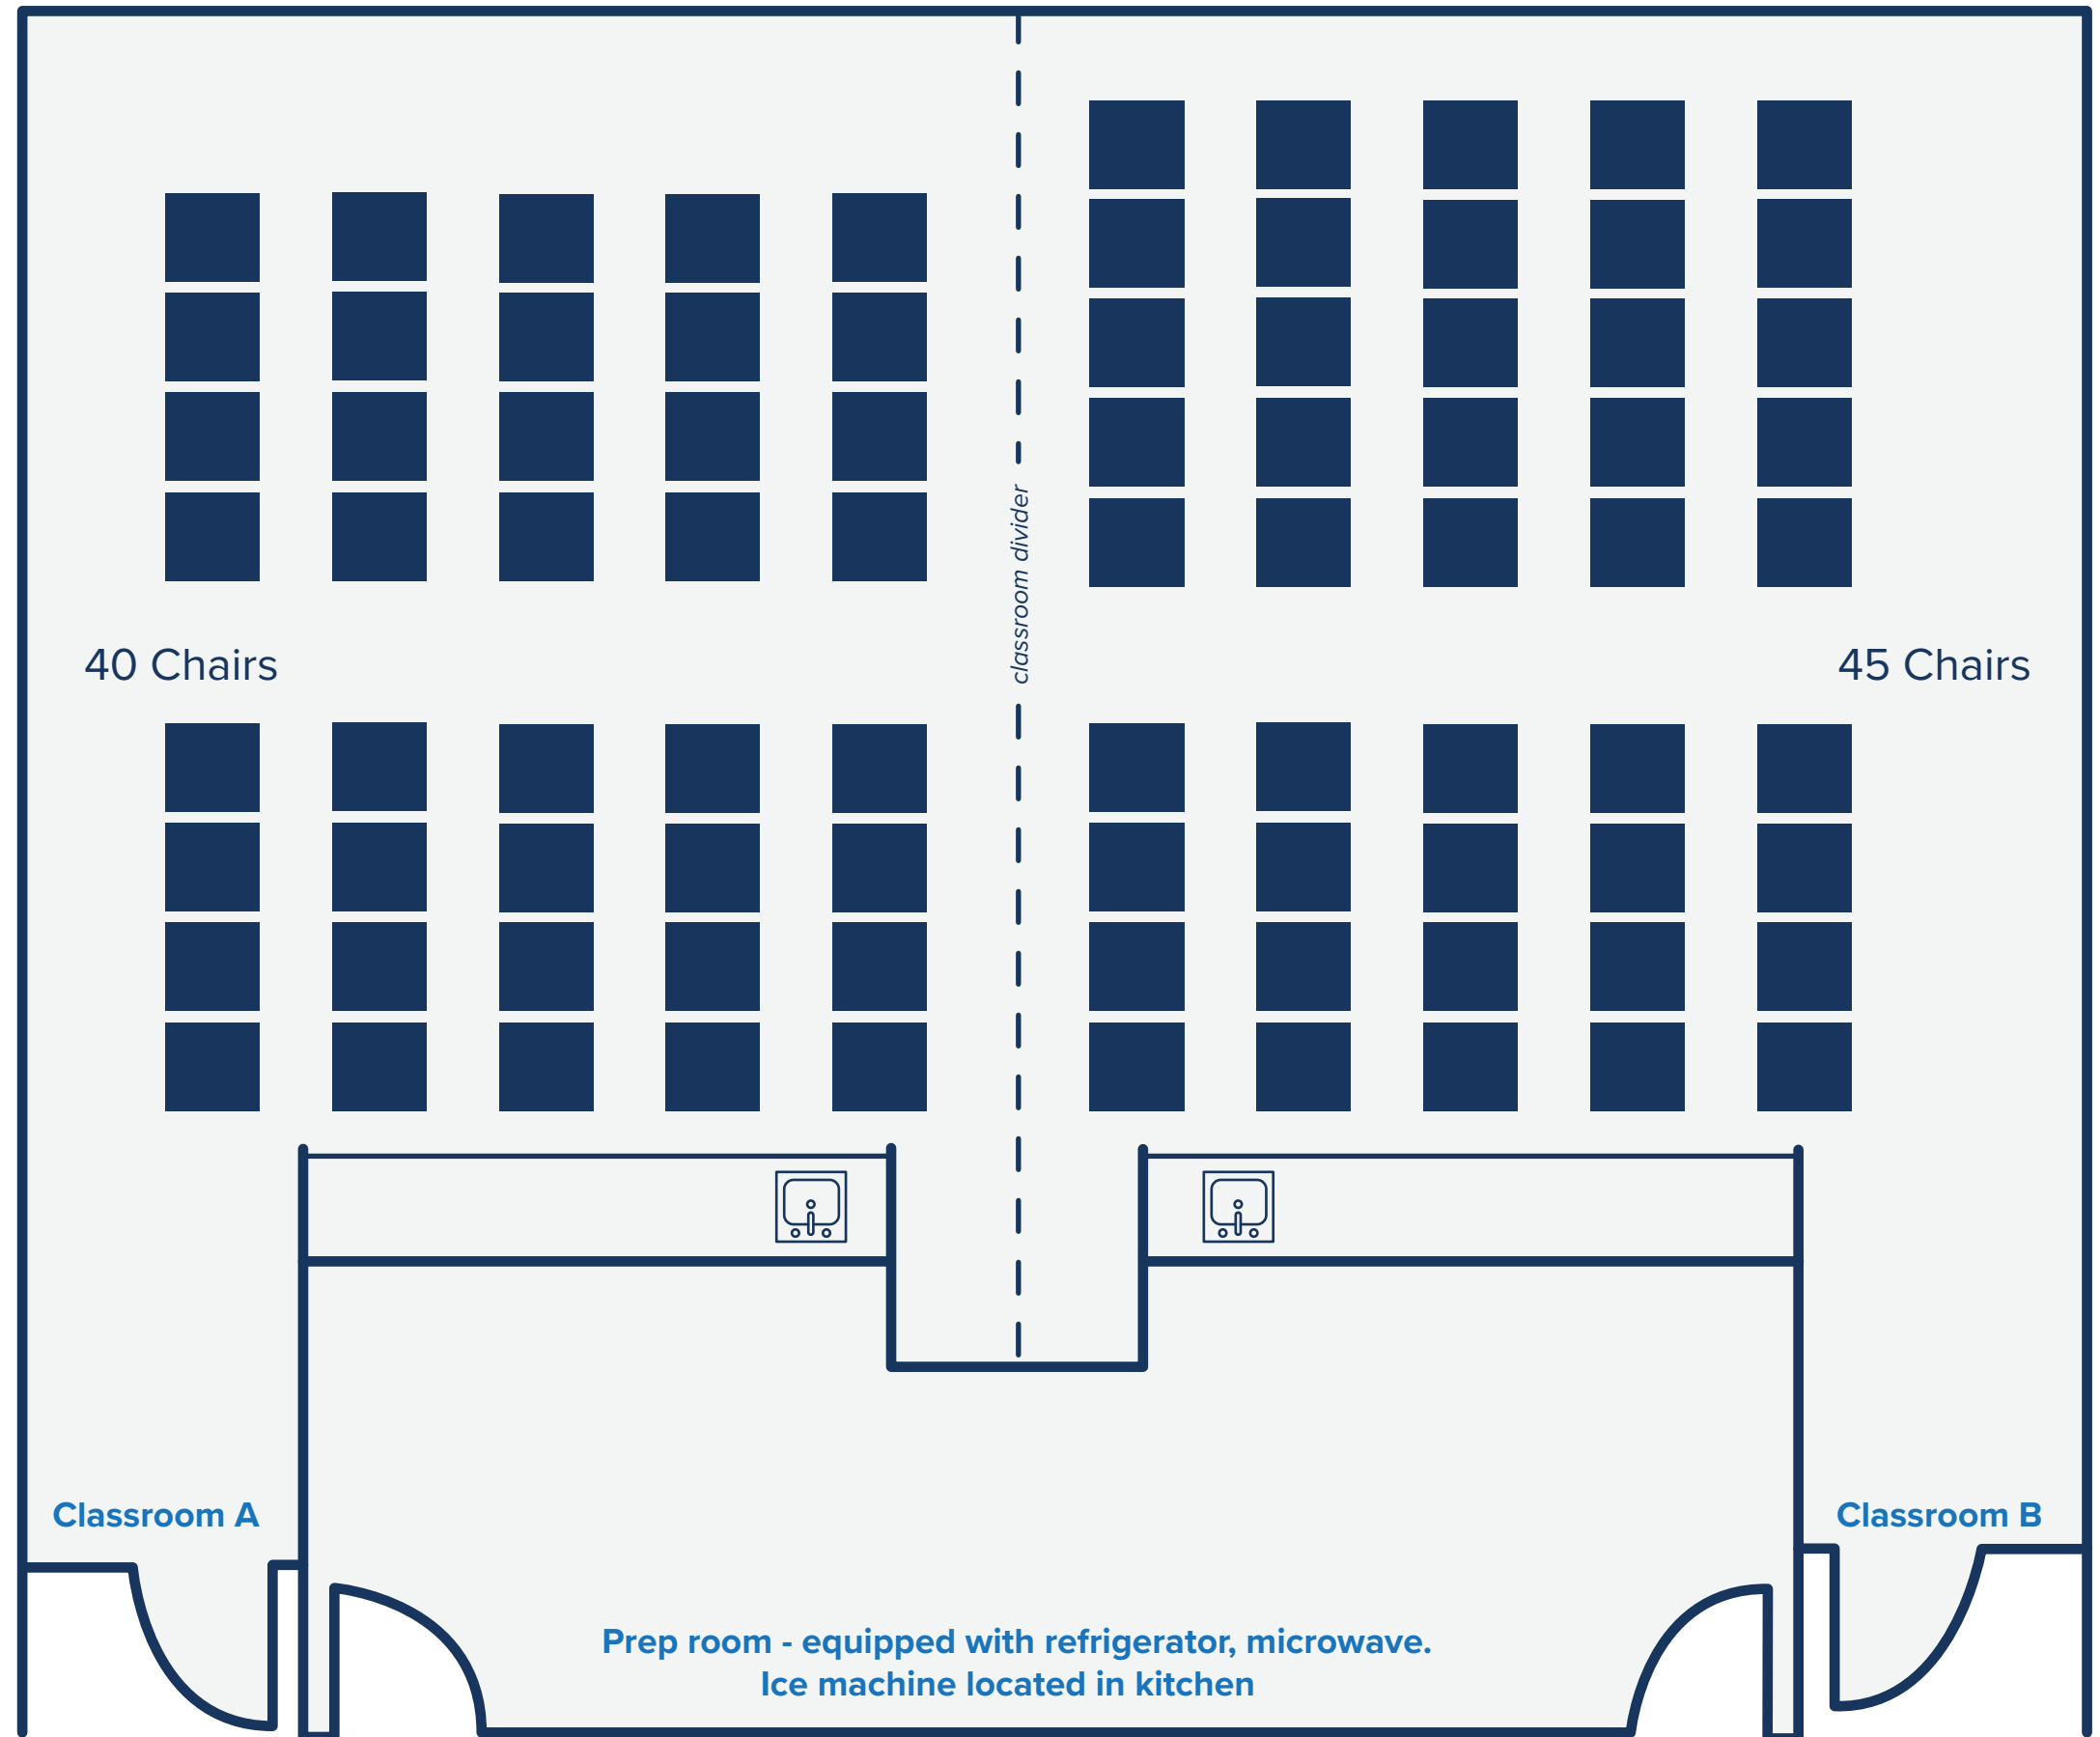

Classroom Set Up

Pods Set Up

Conference Set Up

Key

- CHAIR
- 60" x 24" FLIP TABLE

U-shaped Set Up

Theater Set Up

Combined U-shaped Set Up

Combined Theater Set Up