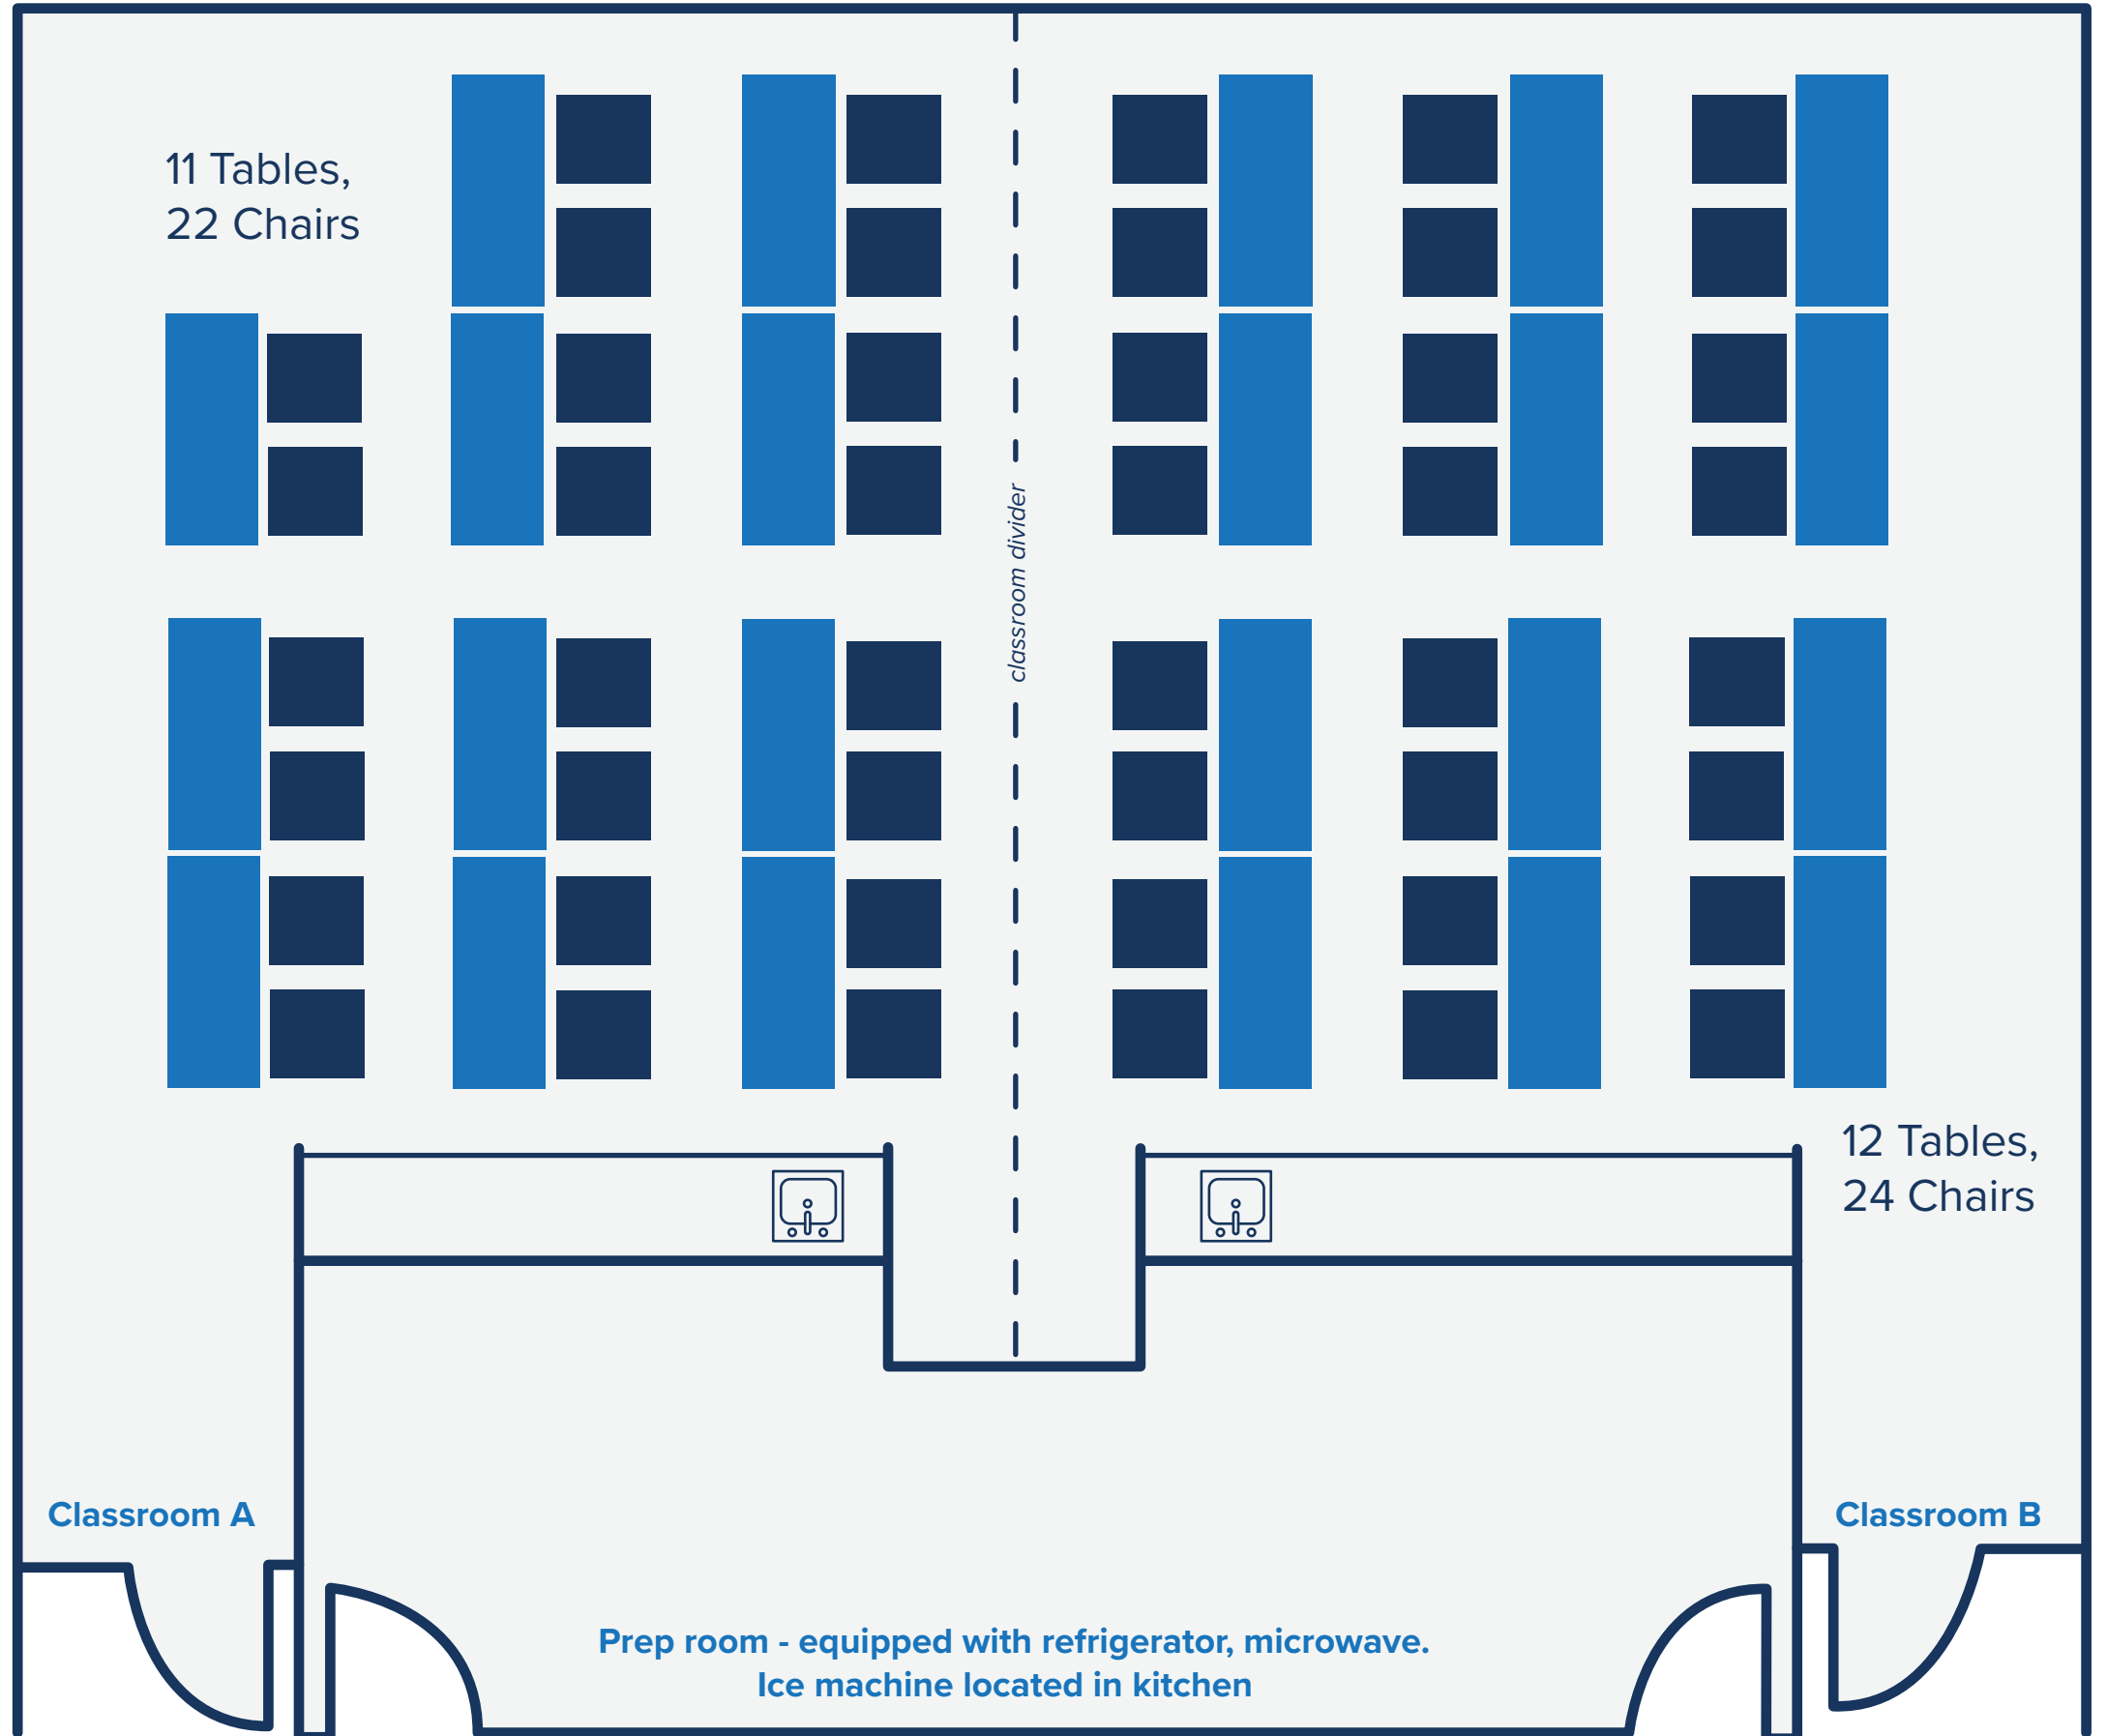

Classroom Set Up

Pods Set Up

Conference Set Up

Key

- CHAIR
- 60" x 24" FLIP TABLE

U-shaped Set Up

Theater Set Up

Combined U-shaped Set Up

Combined Theater Set Up