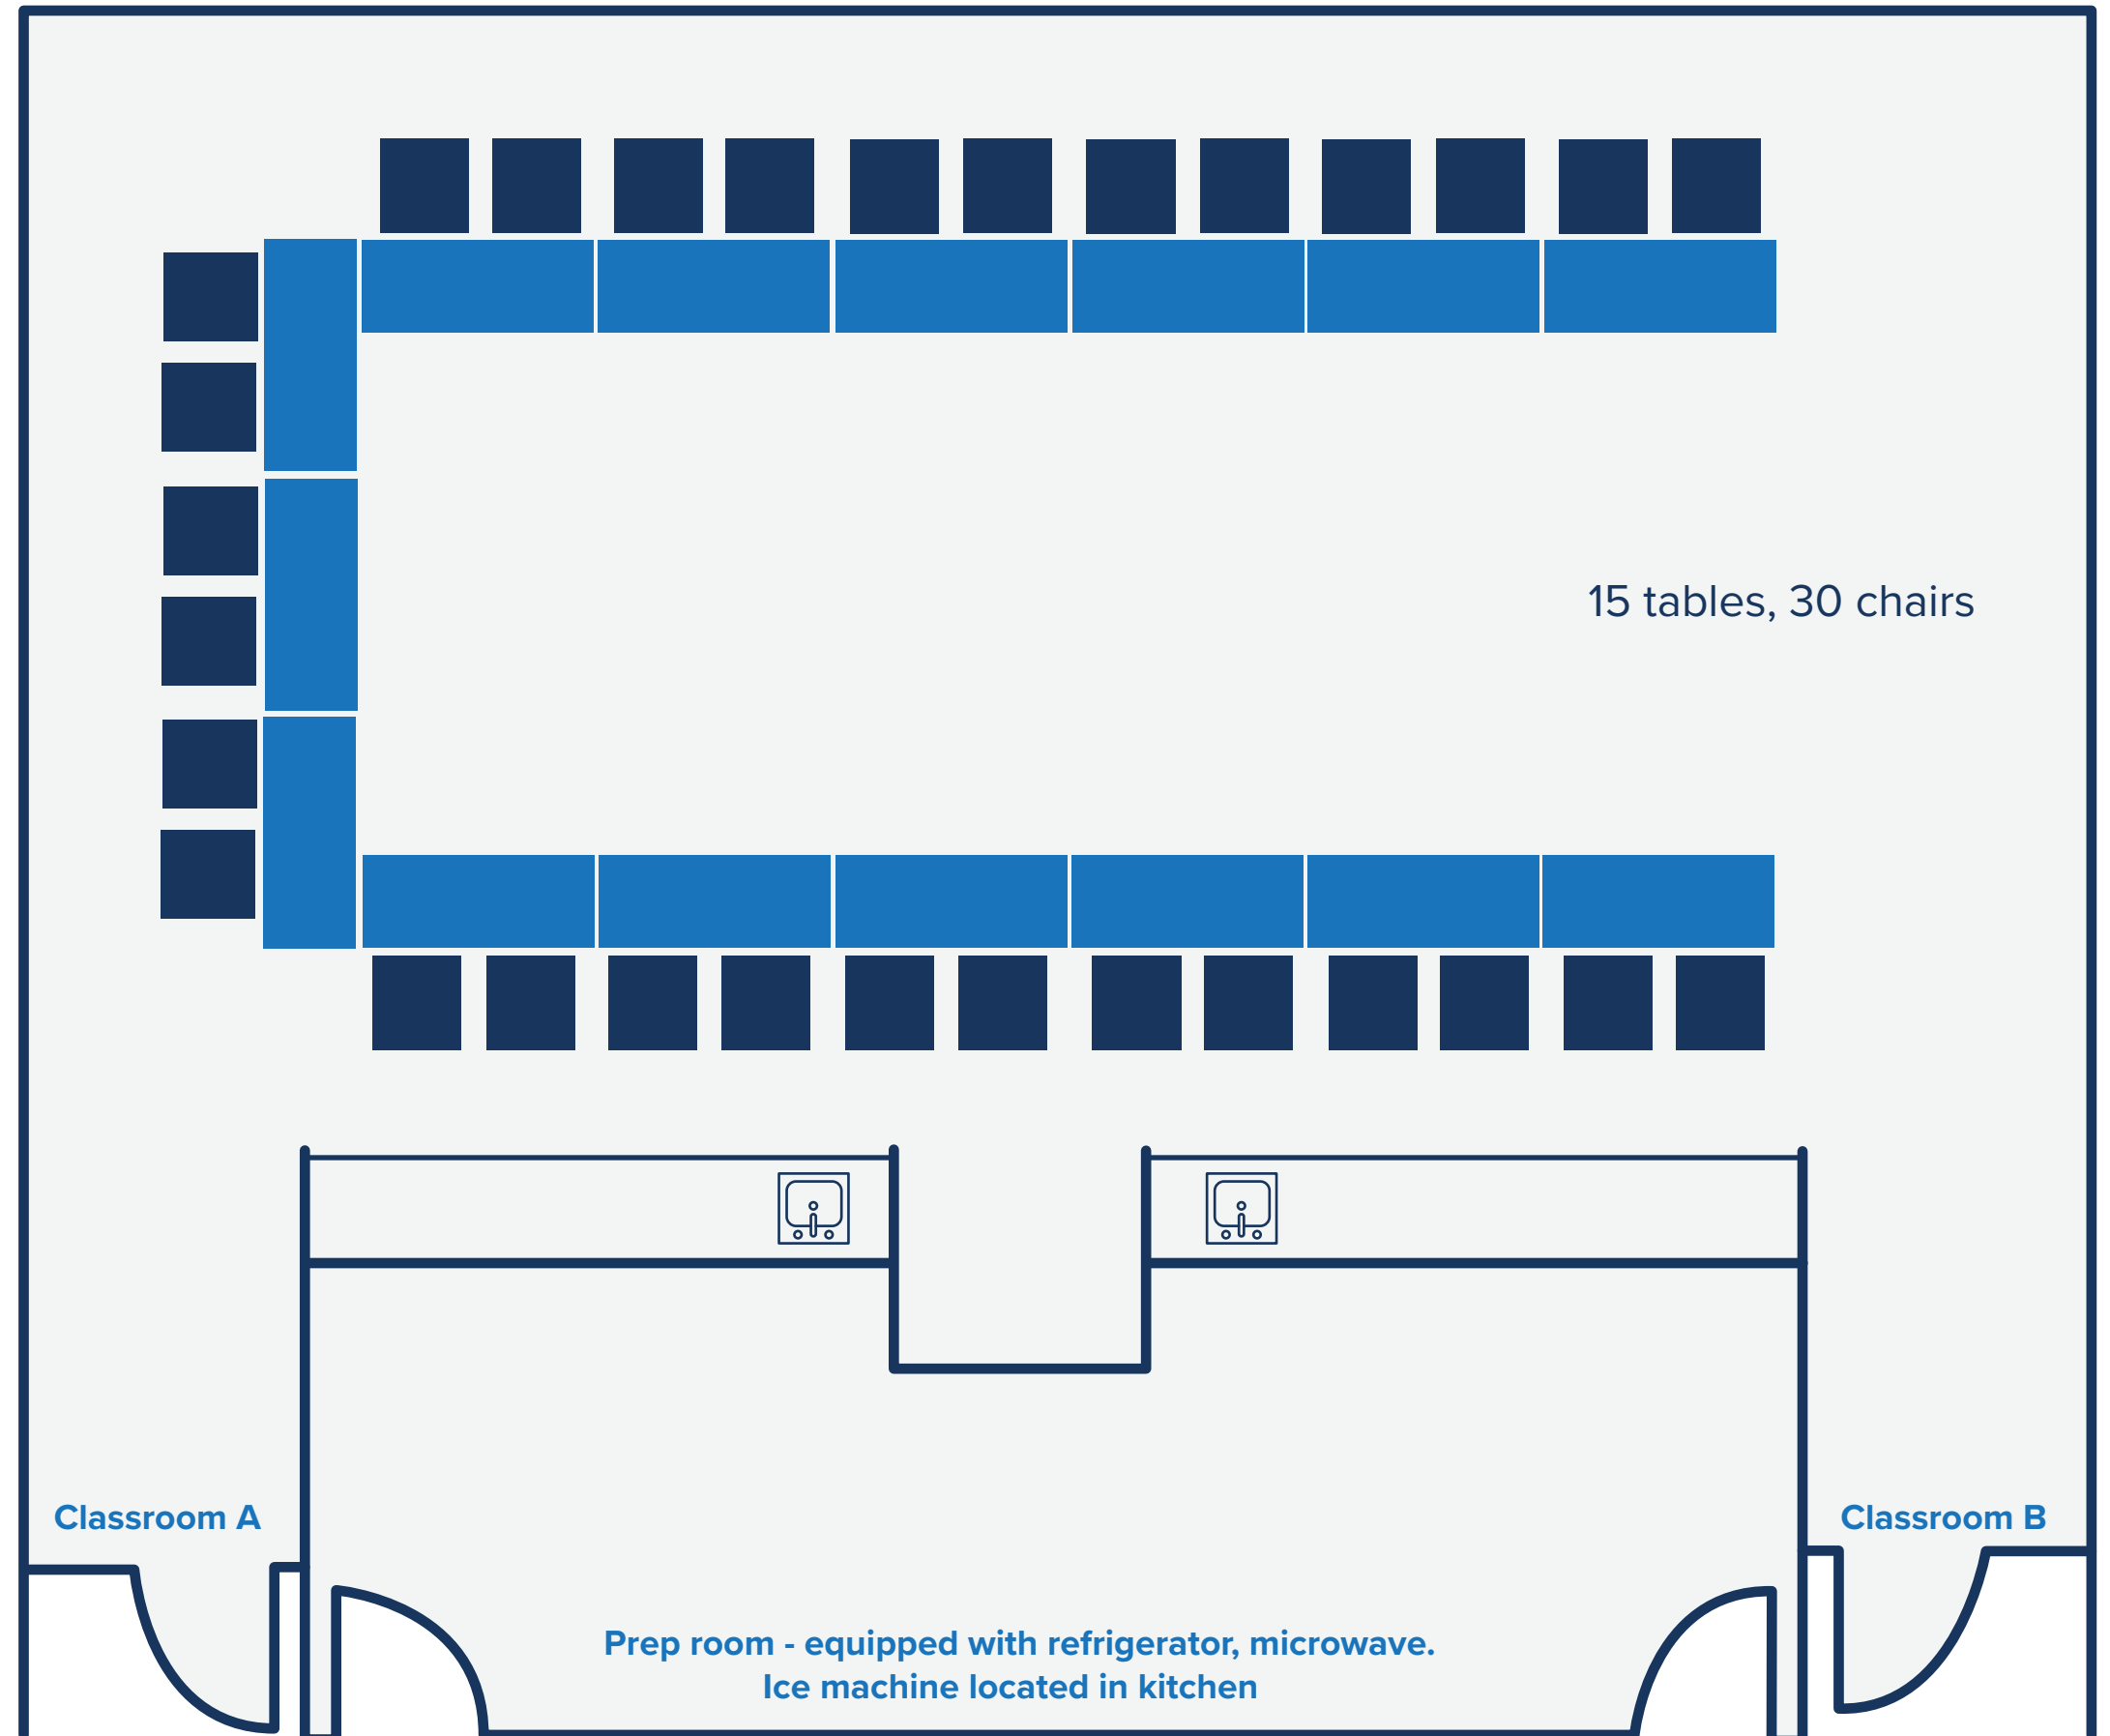

Classroom Set Up

Pods Set Up

Conference Set Up

Key

- CHAIR
- 60" x 24" FLIP TABLE

U-shaped Set Up

Theater Set Up

Combined U-shaped Set Up

Combined Theater Set Up