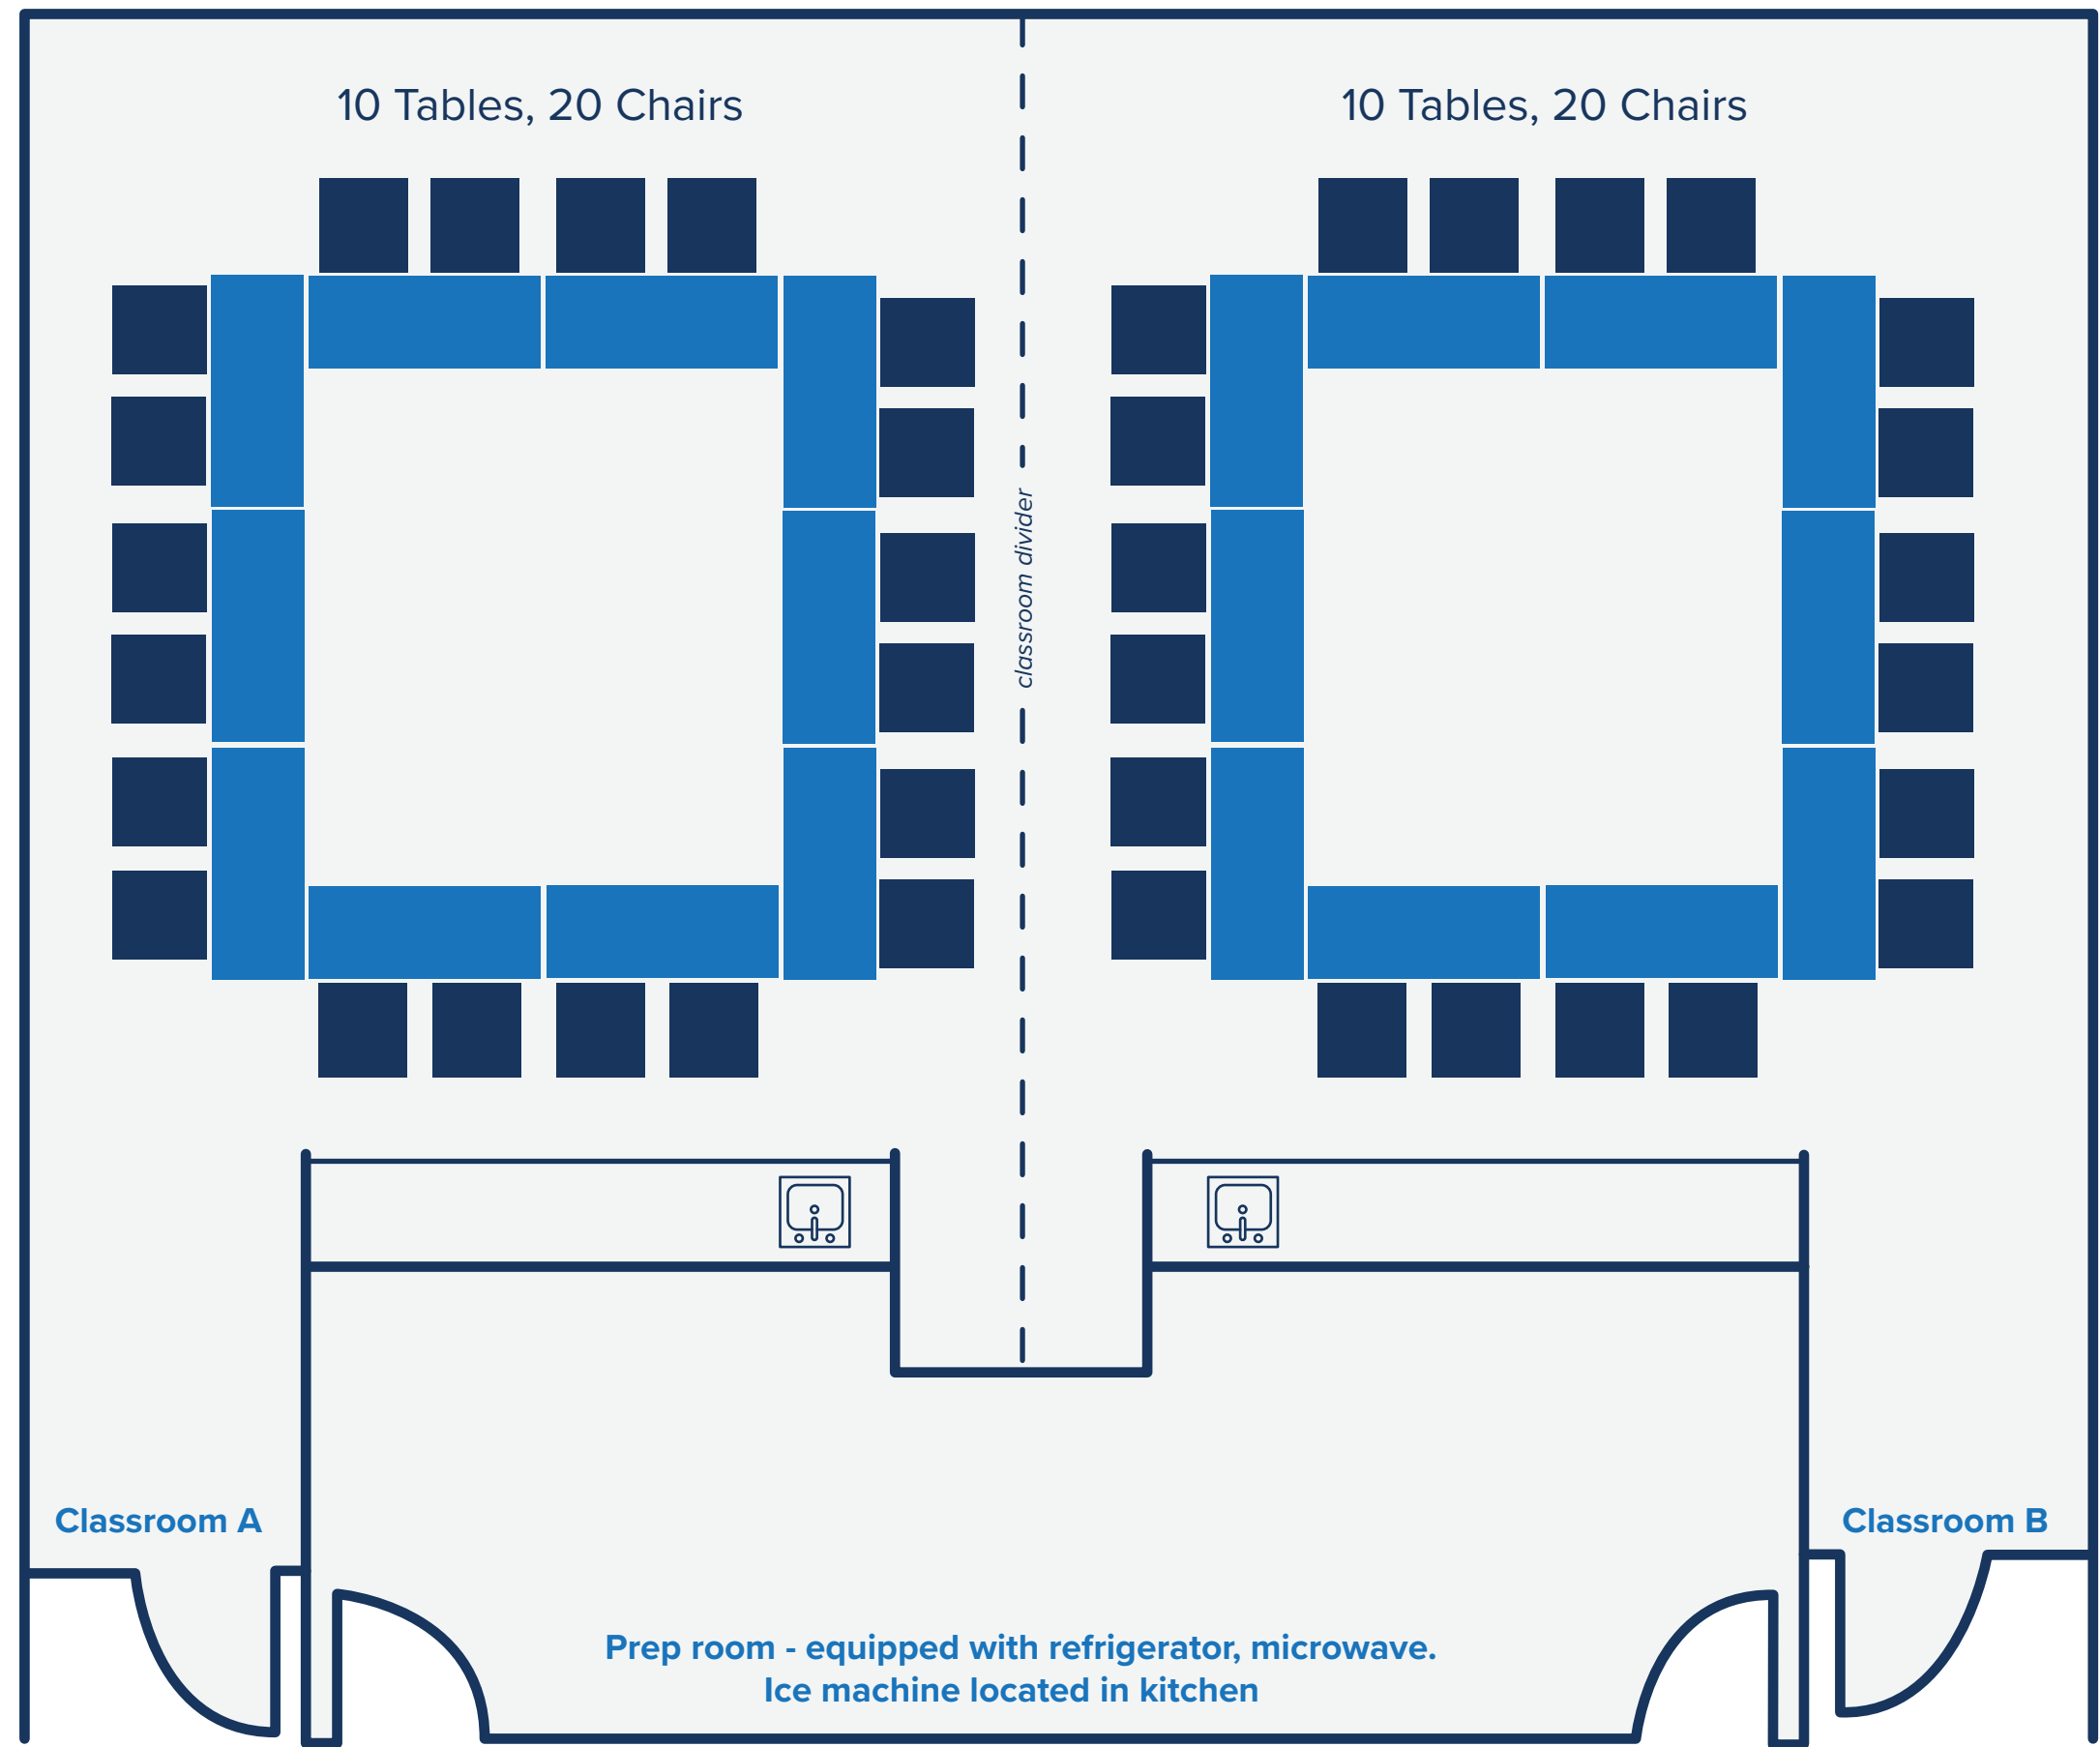

Classroom Set Up

Pods Set Up

Conference Set Up

Key

- CHAIR
- 60" x 24" FLIP TABLE

U-shaped Set Up

Theater Set Up

Combined U-shaped Set Up

Combined Theater Set Up