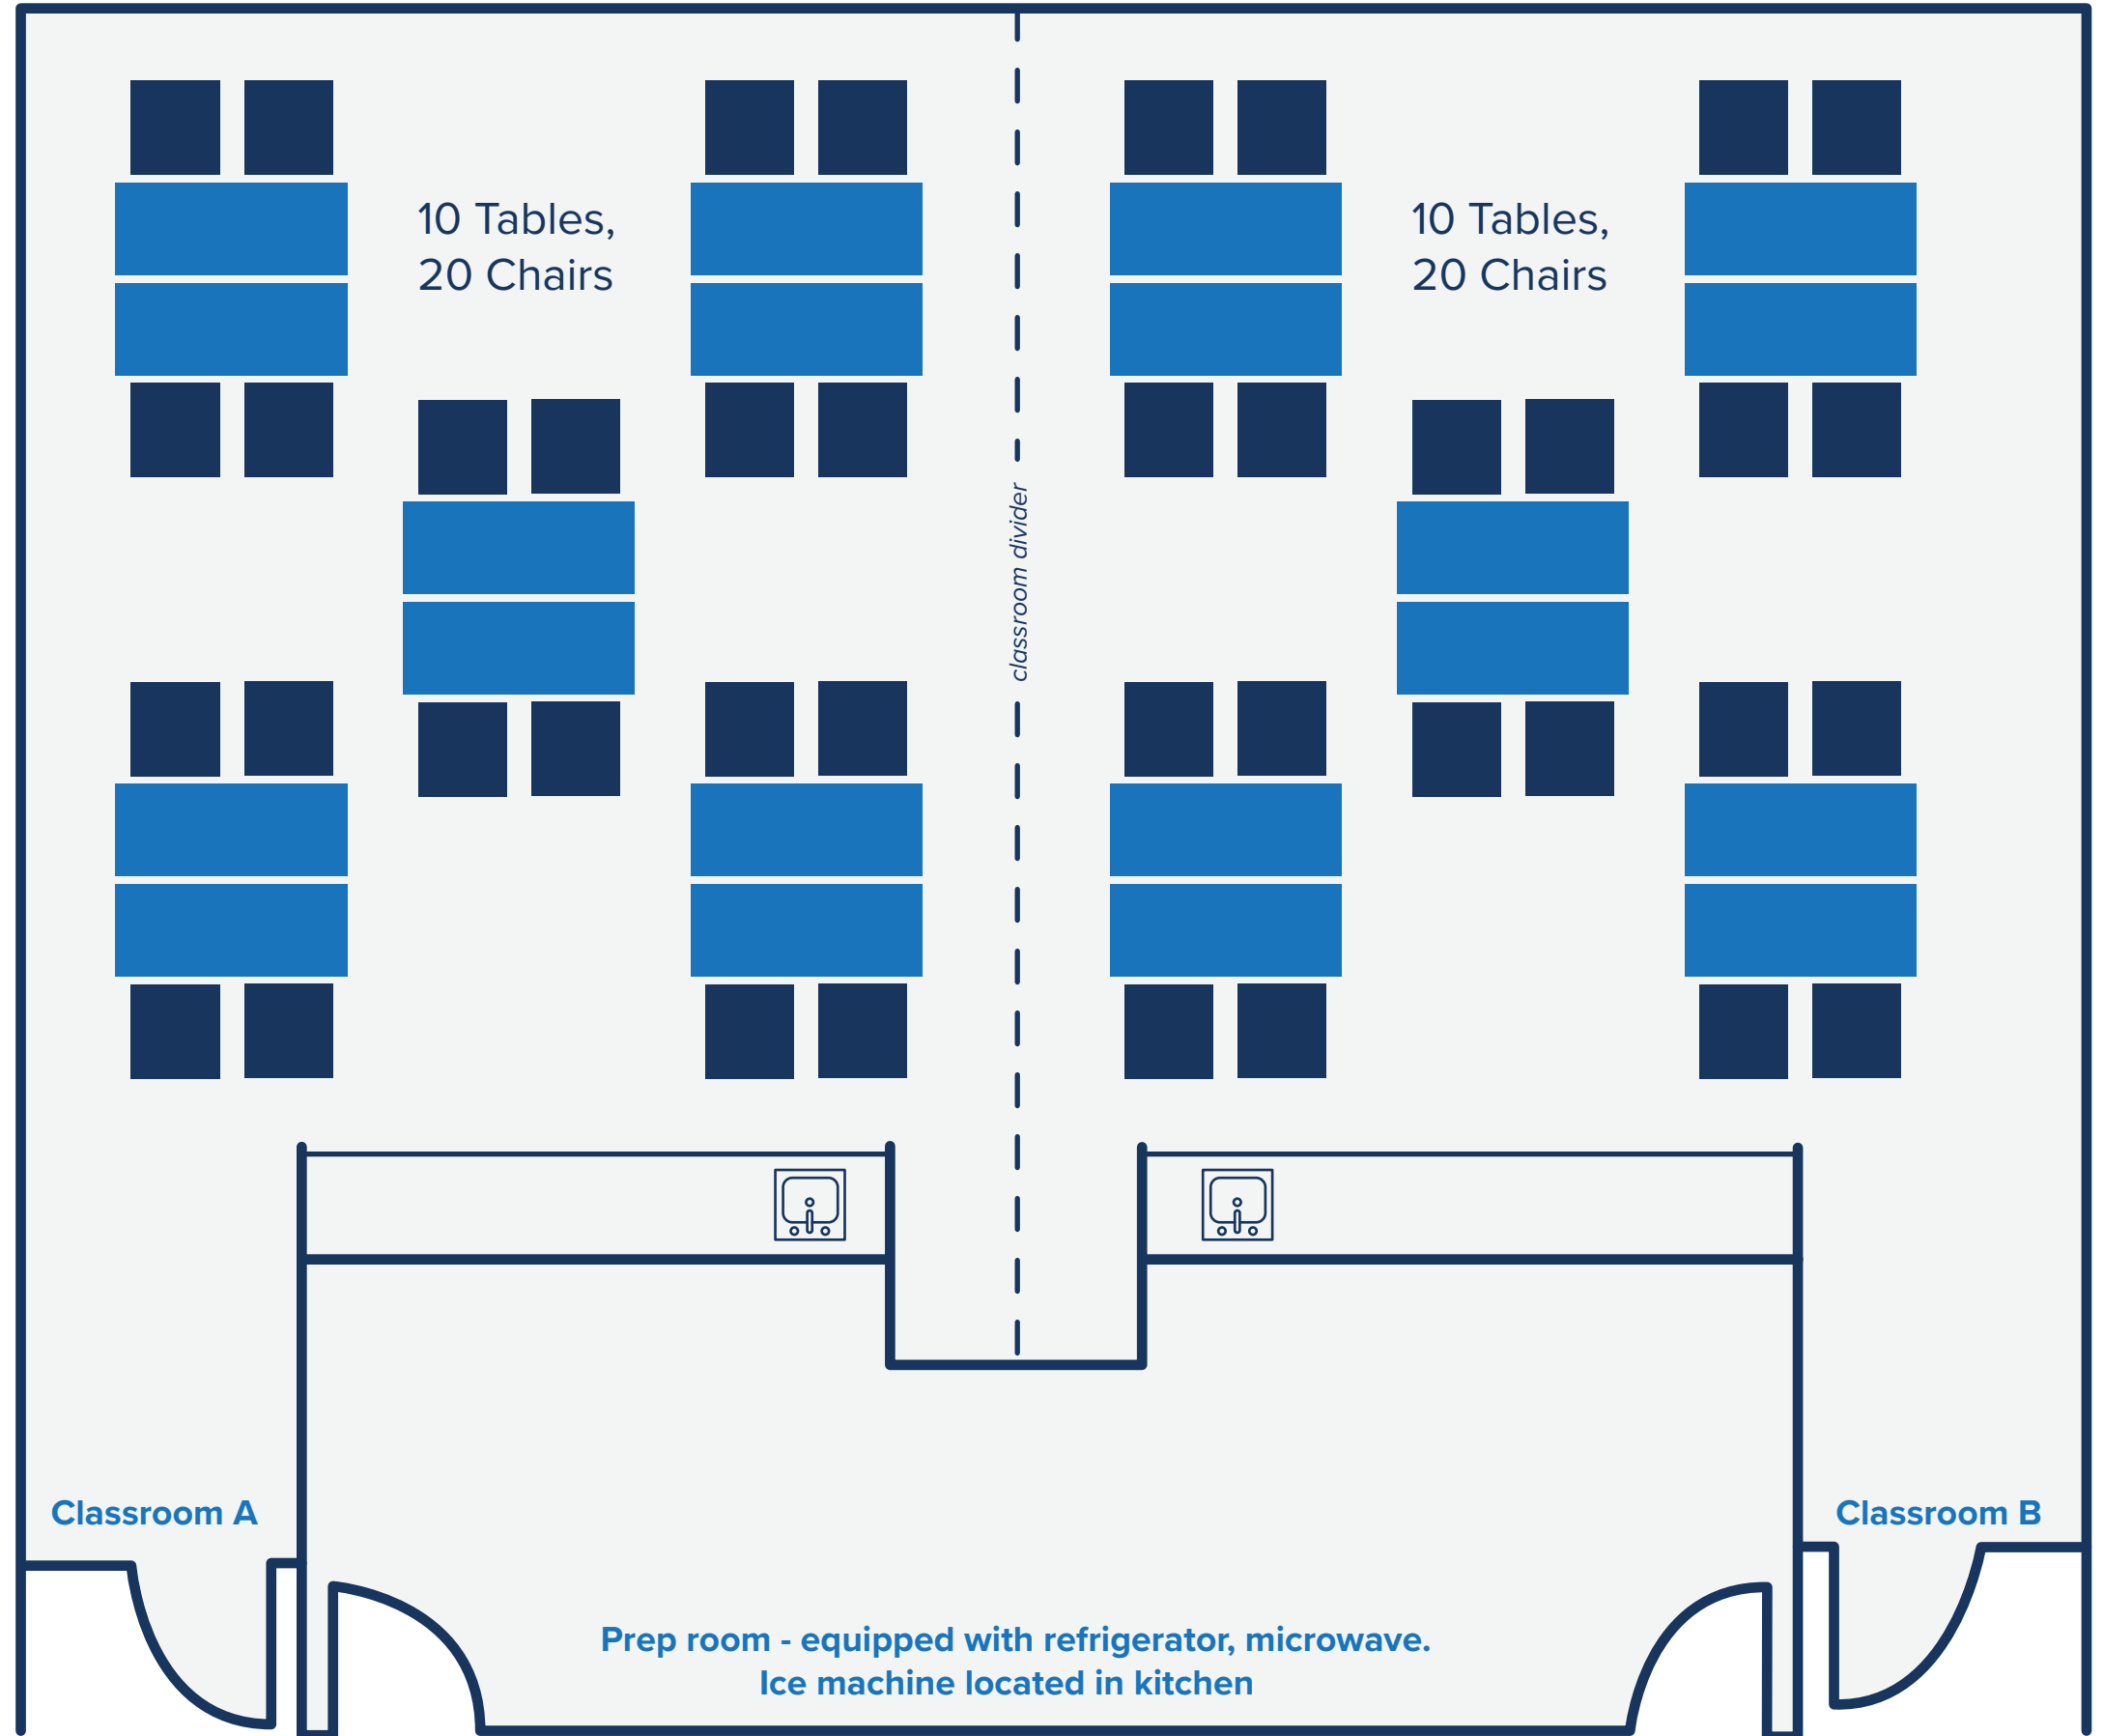

Classroom Set Up

Pods Set Up

Conference Set Up

Key

- CHAIR
- 60" x 24" FLIP TABLE

U-shaped Set Up

Theater Set Up

Combined U-shaped Set Up

Combined Theater Set Up