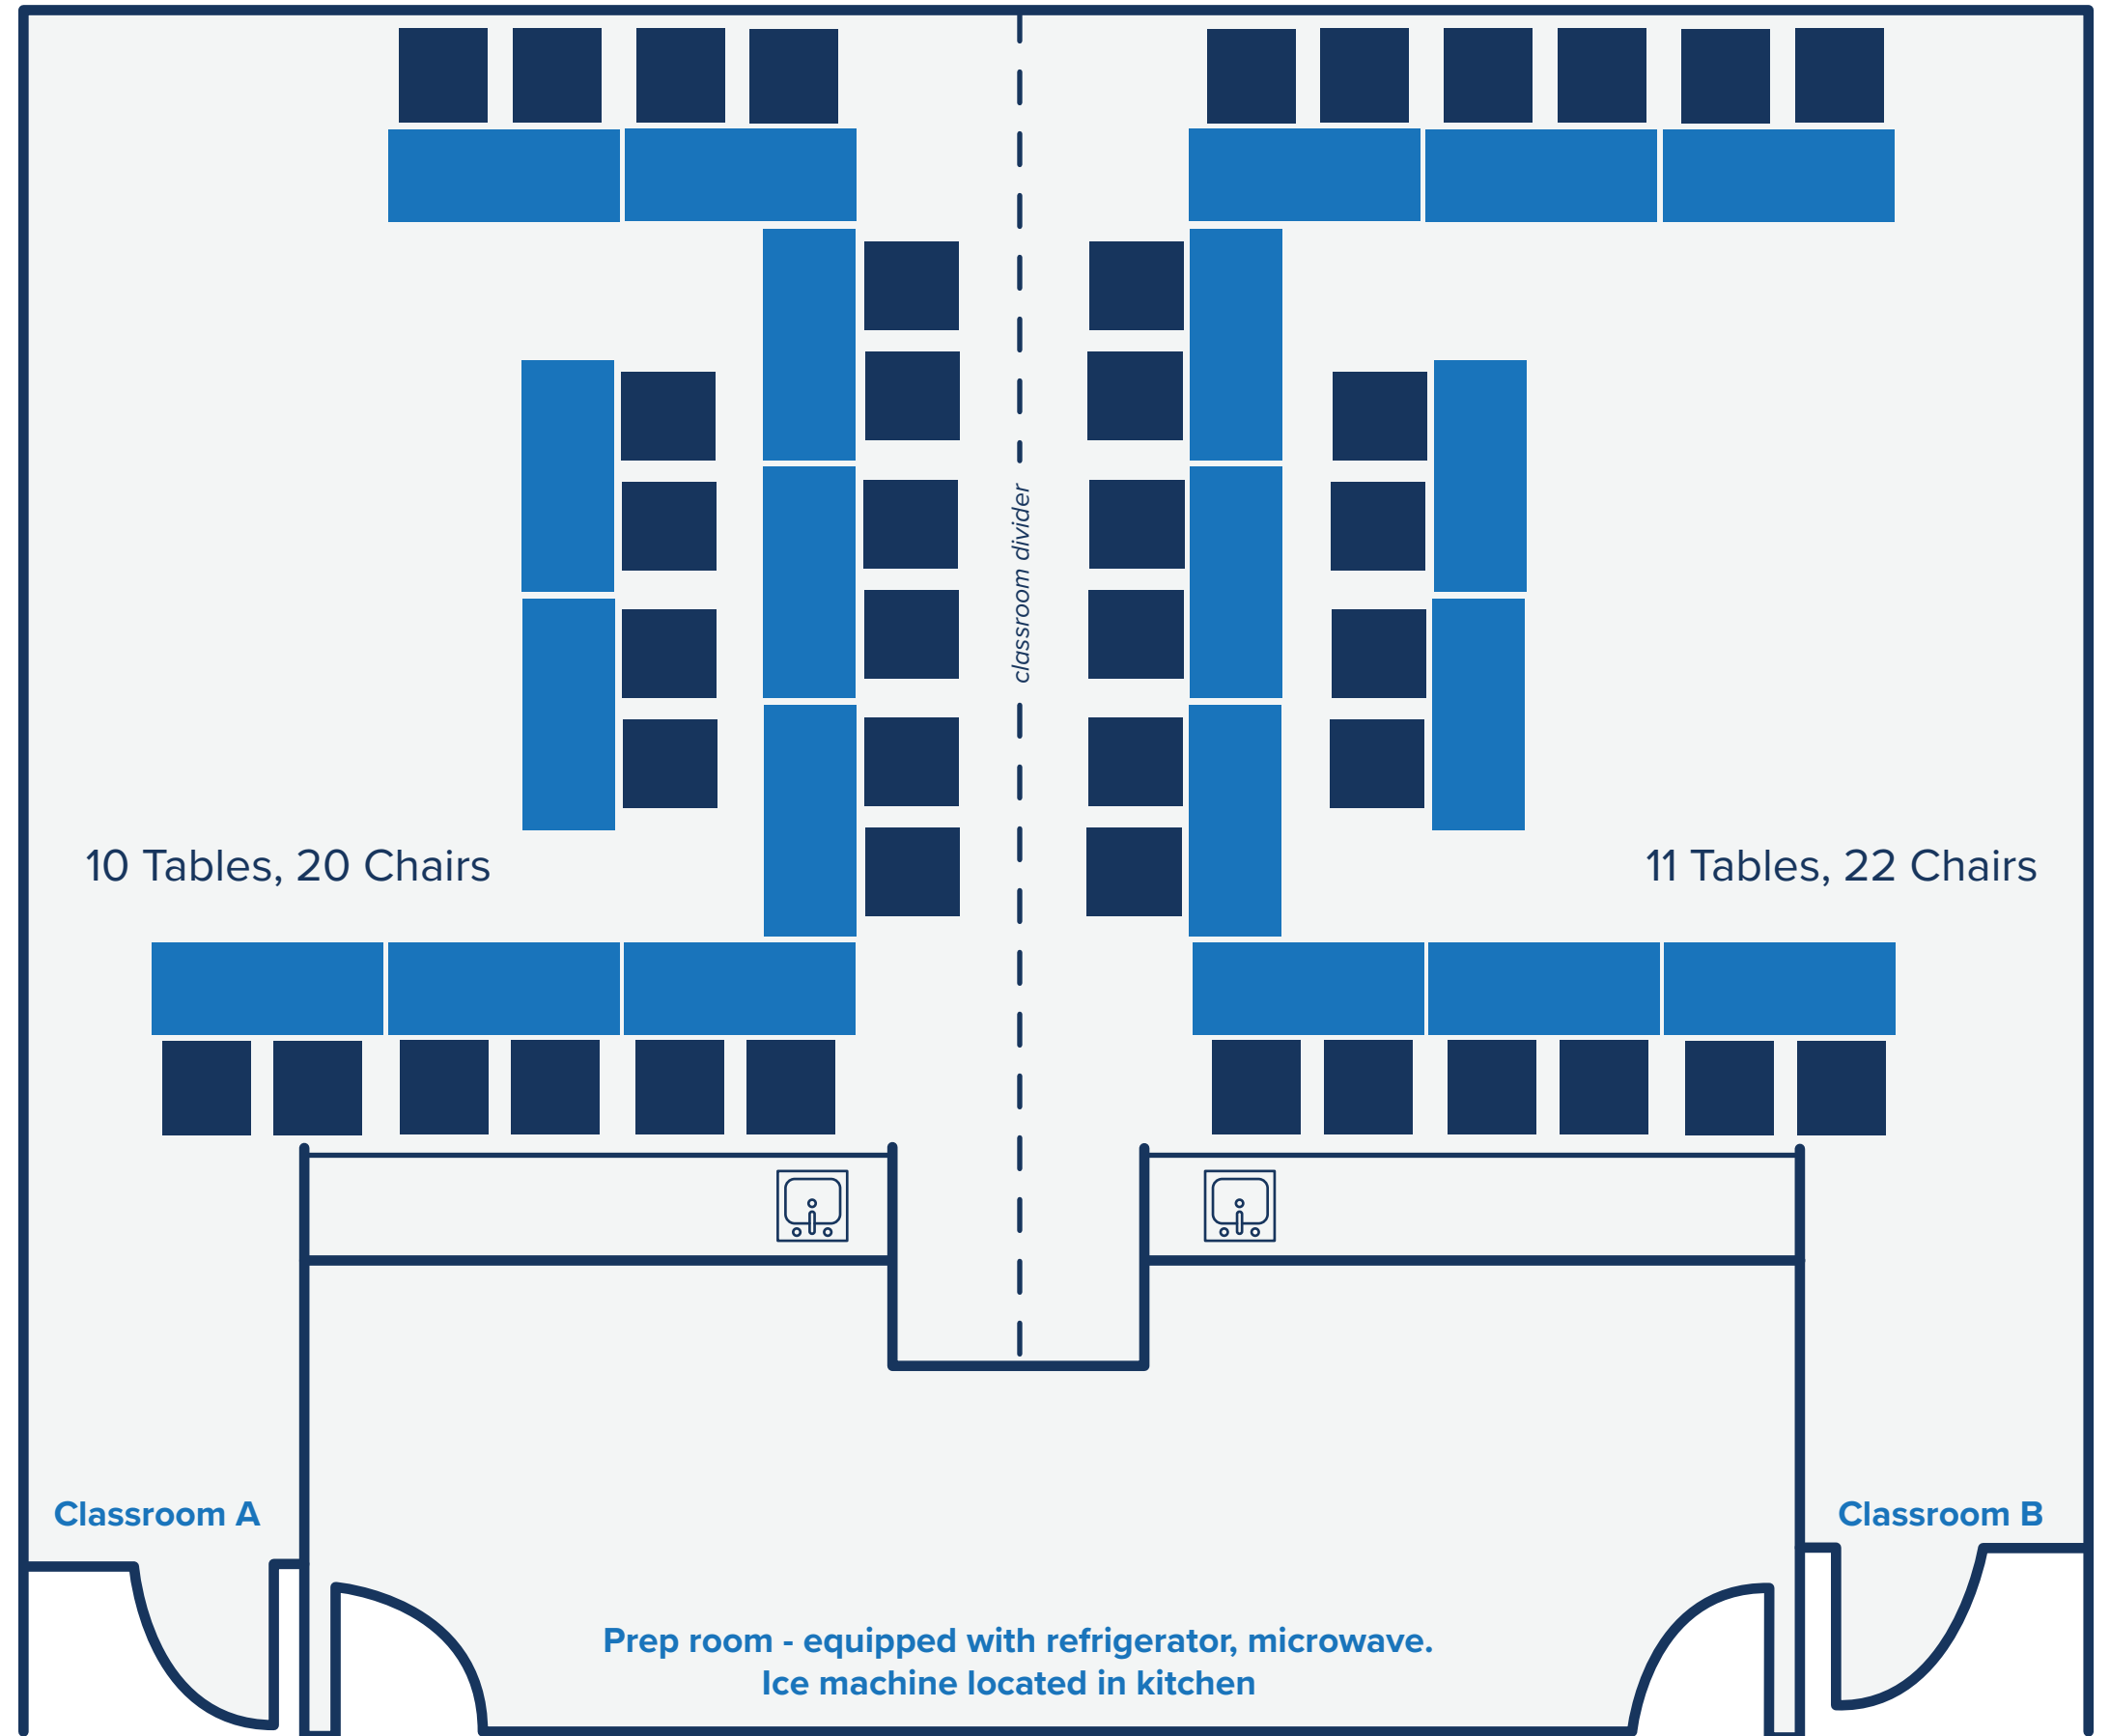

Classroom Set Up

Pods Set Up

Conference Set Up

Key

- CHAIR
- 60" x 24" FLIP TABLE

U-shaped Set Up

Theater Set Up

Combined U-shaped Set Up

Combined Theater Set Up