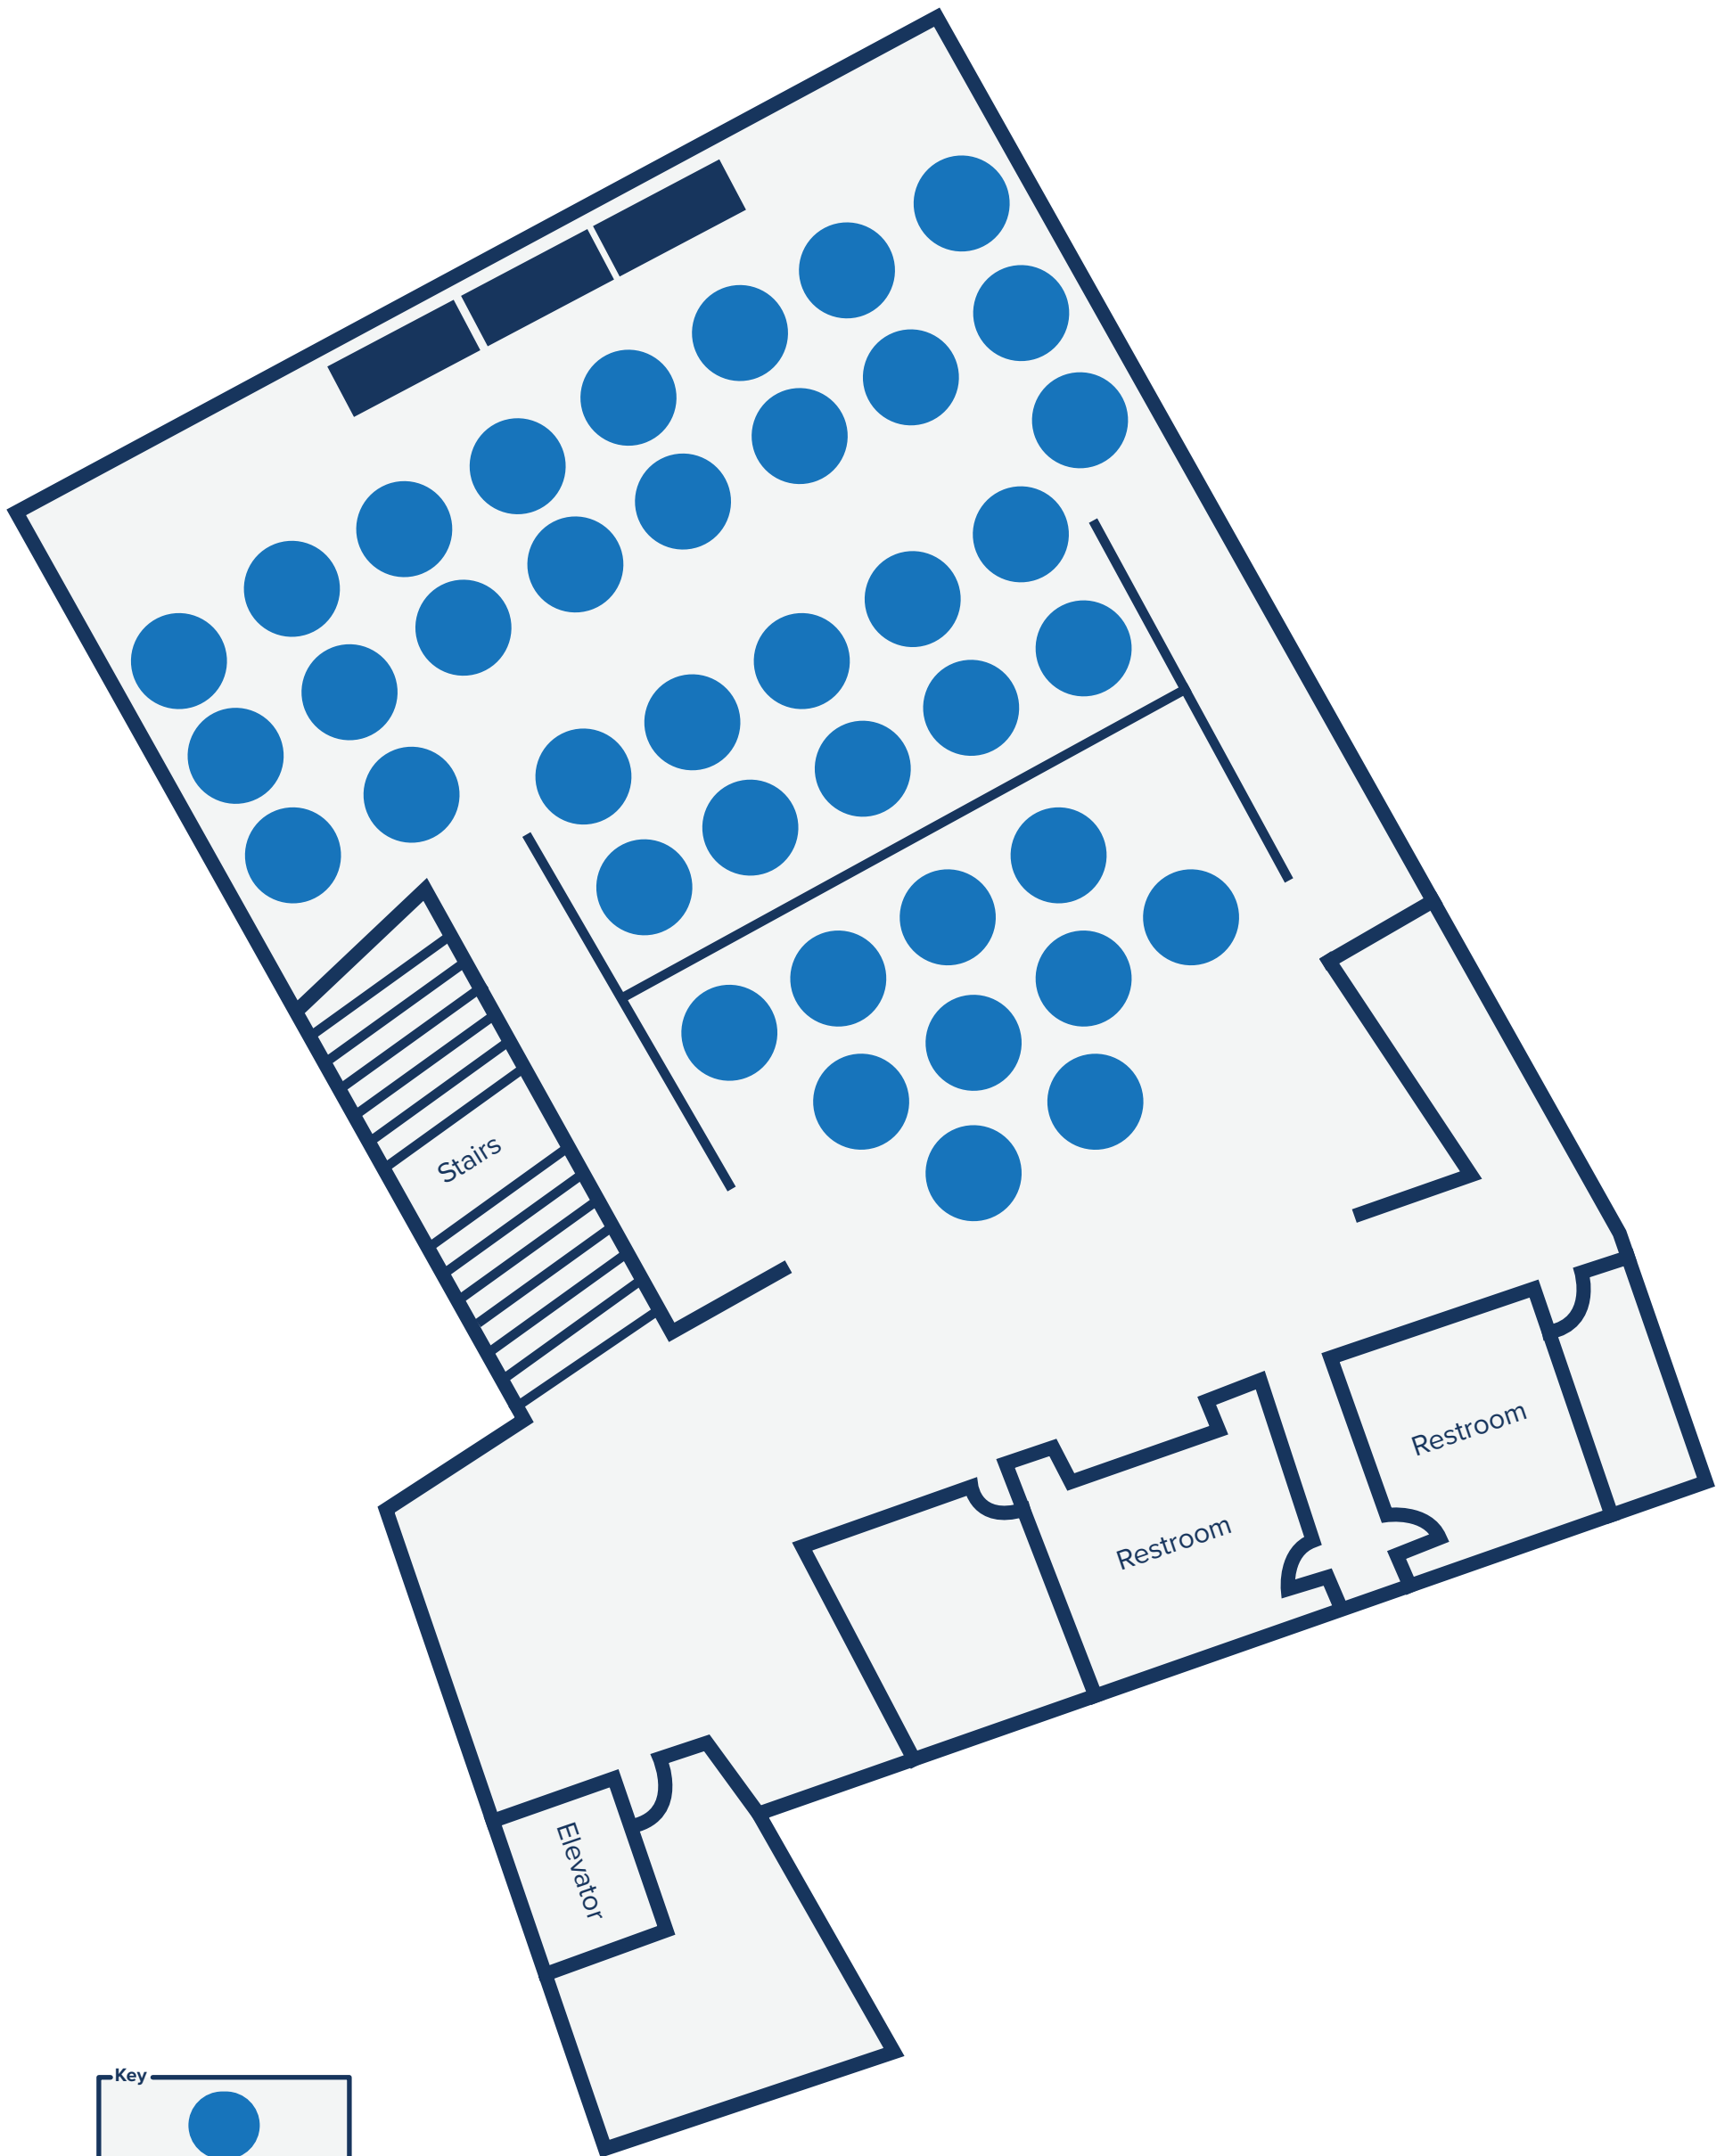

Wedding with Head Table

Set for 320

Wedding with Head Table

Set for 160

Wedding with Head Table

Set for 280

Conference

Set for 224

Conference w/ High Tops

Set for 128

Conference Theater

Set for 96