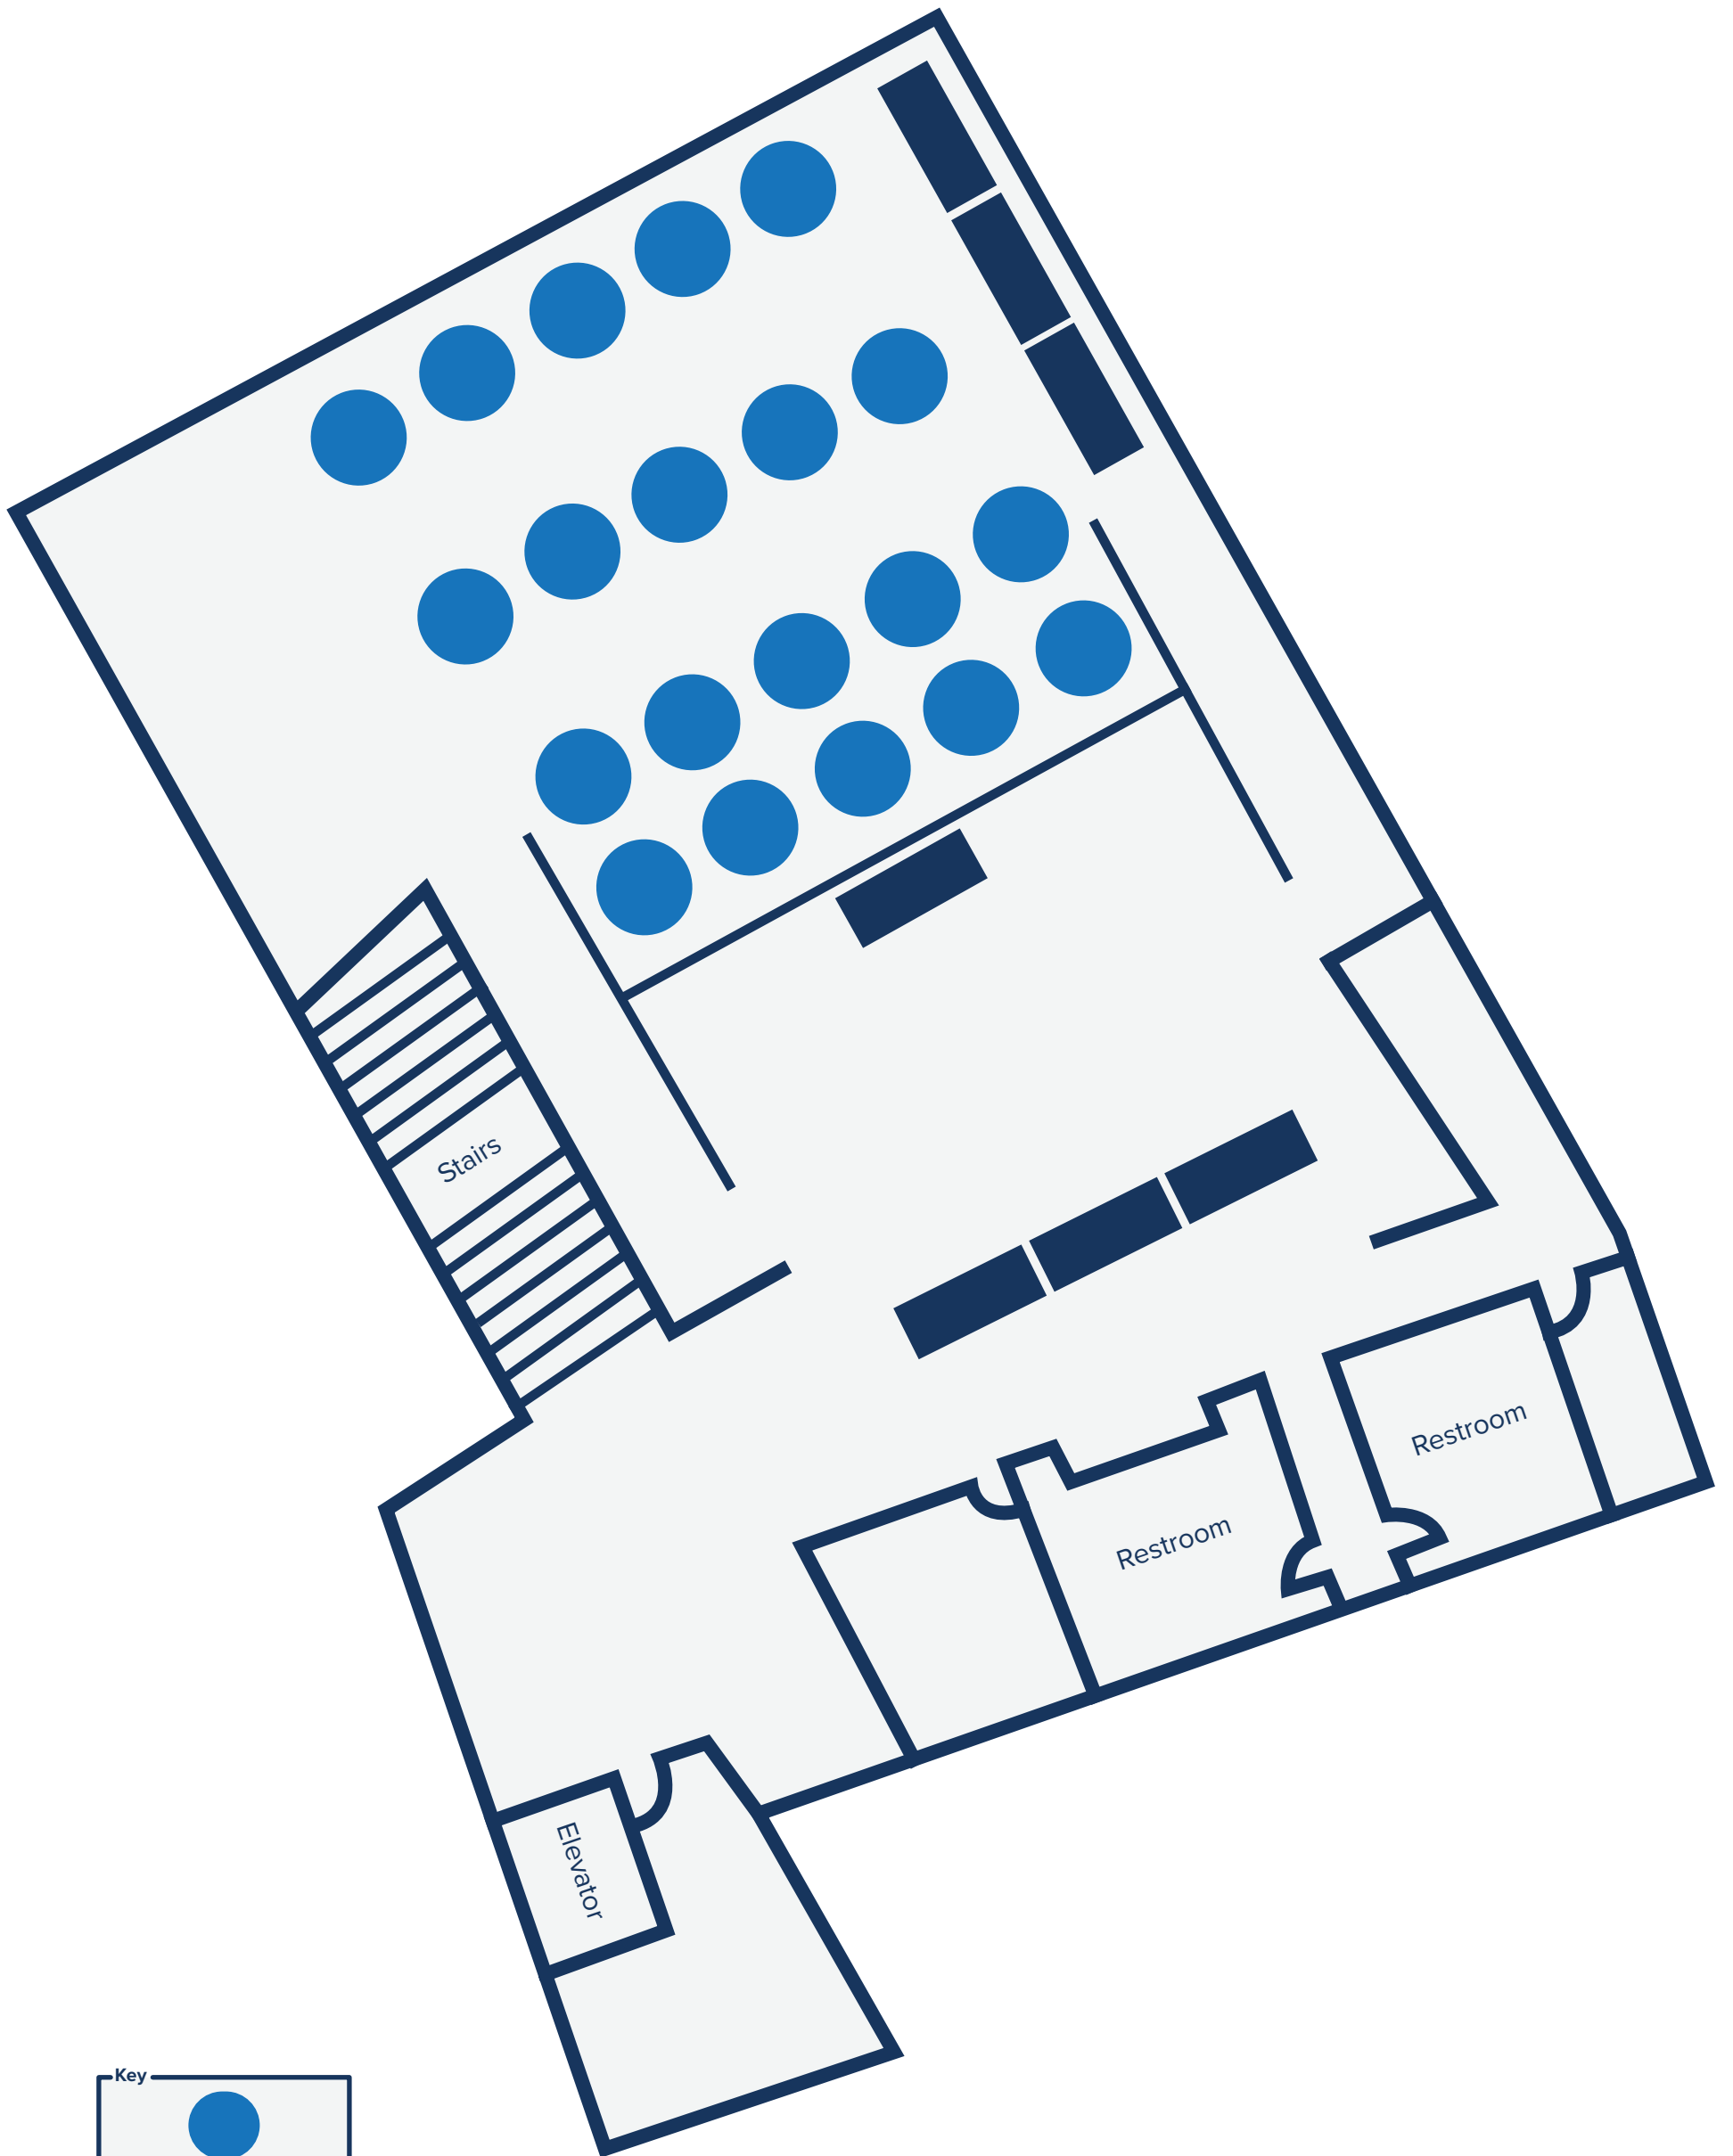

Wedding with Head Table

Set for 320

Wedding with Head Table

Set for 160

Wedding with Head Table

Set for 280

Conference

Set for 224

Conference w/ High Tops

Set for 128

Conference Theater

Set for 96