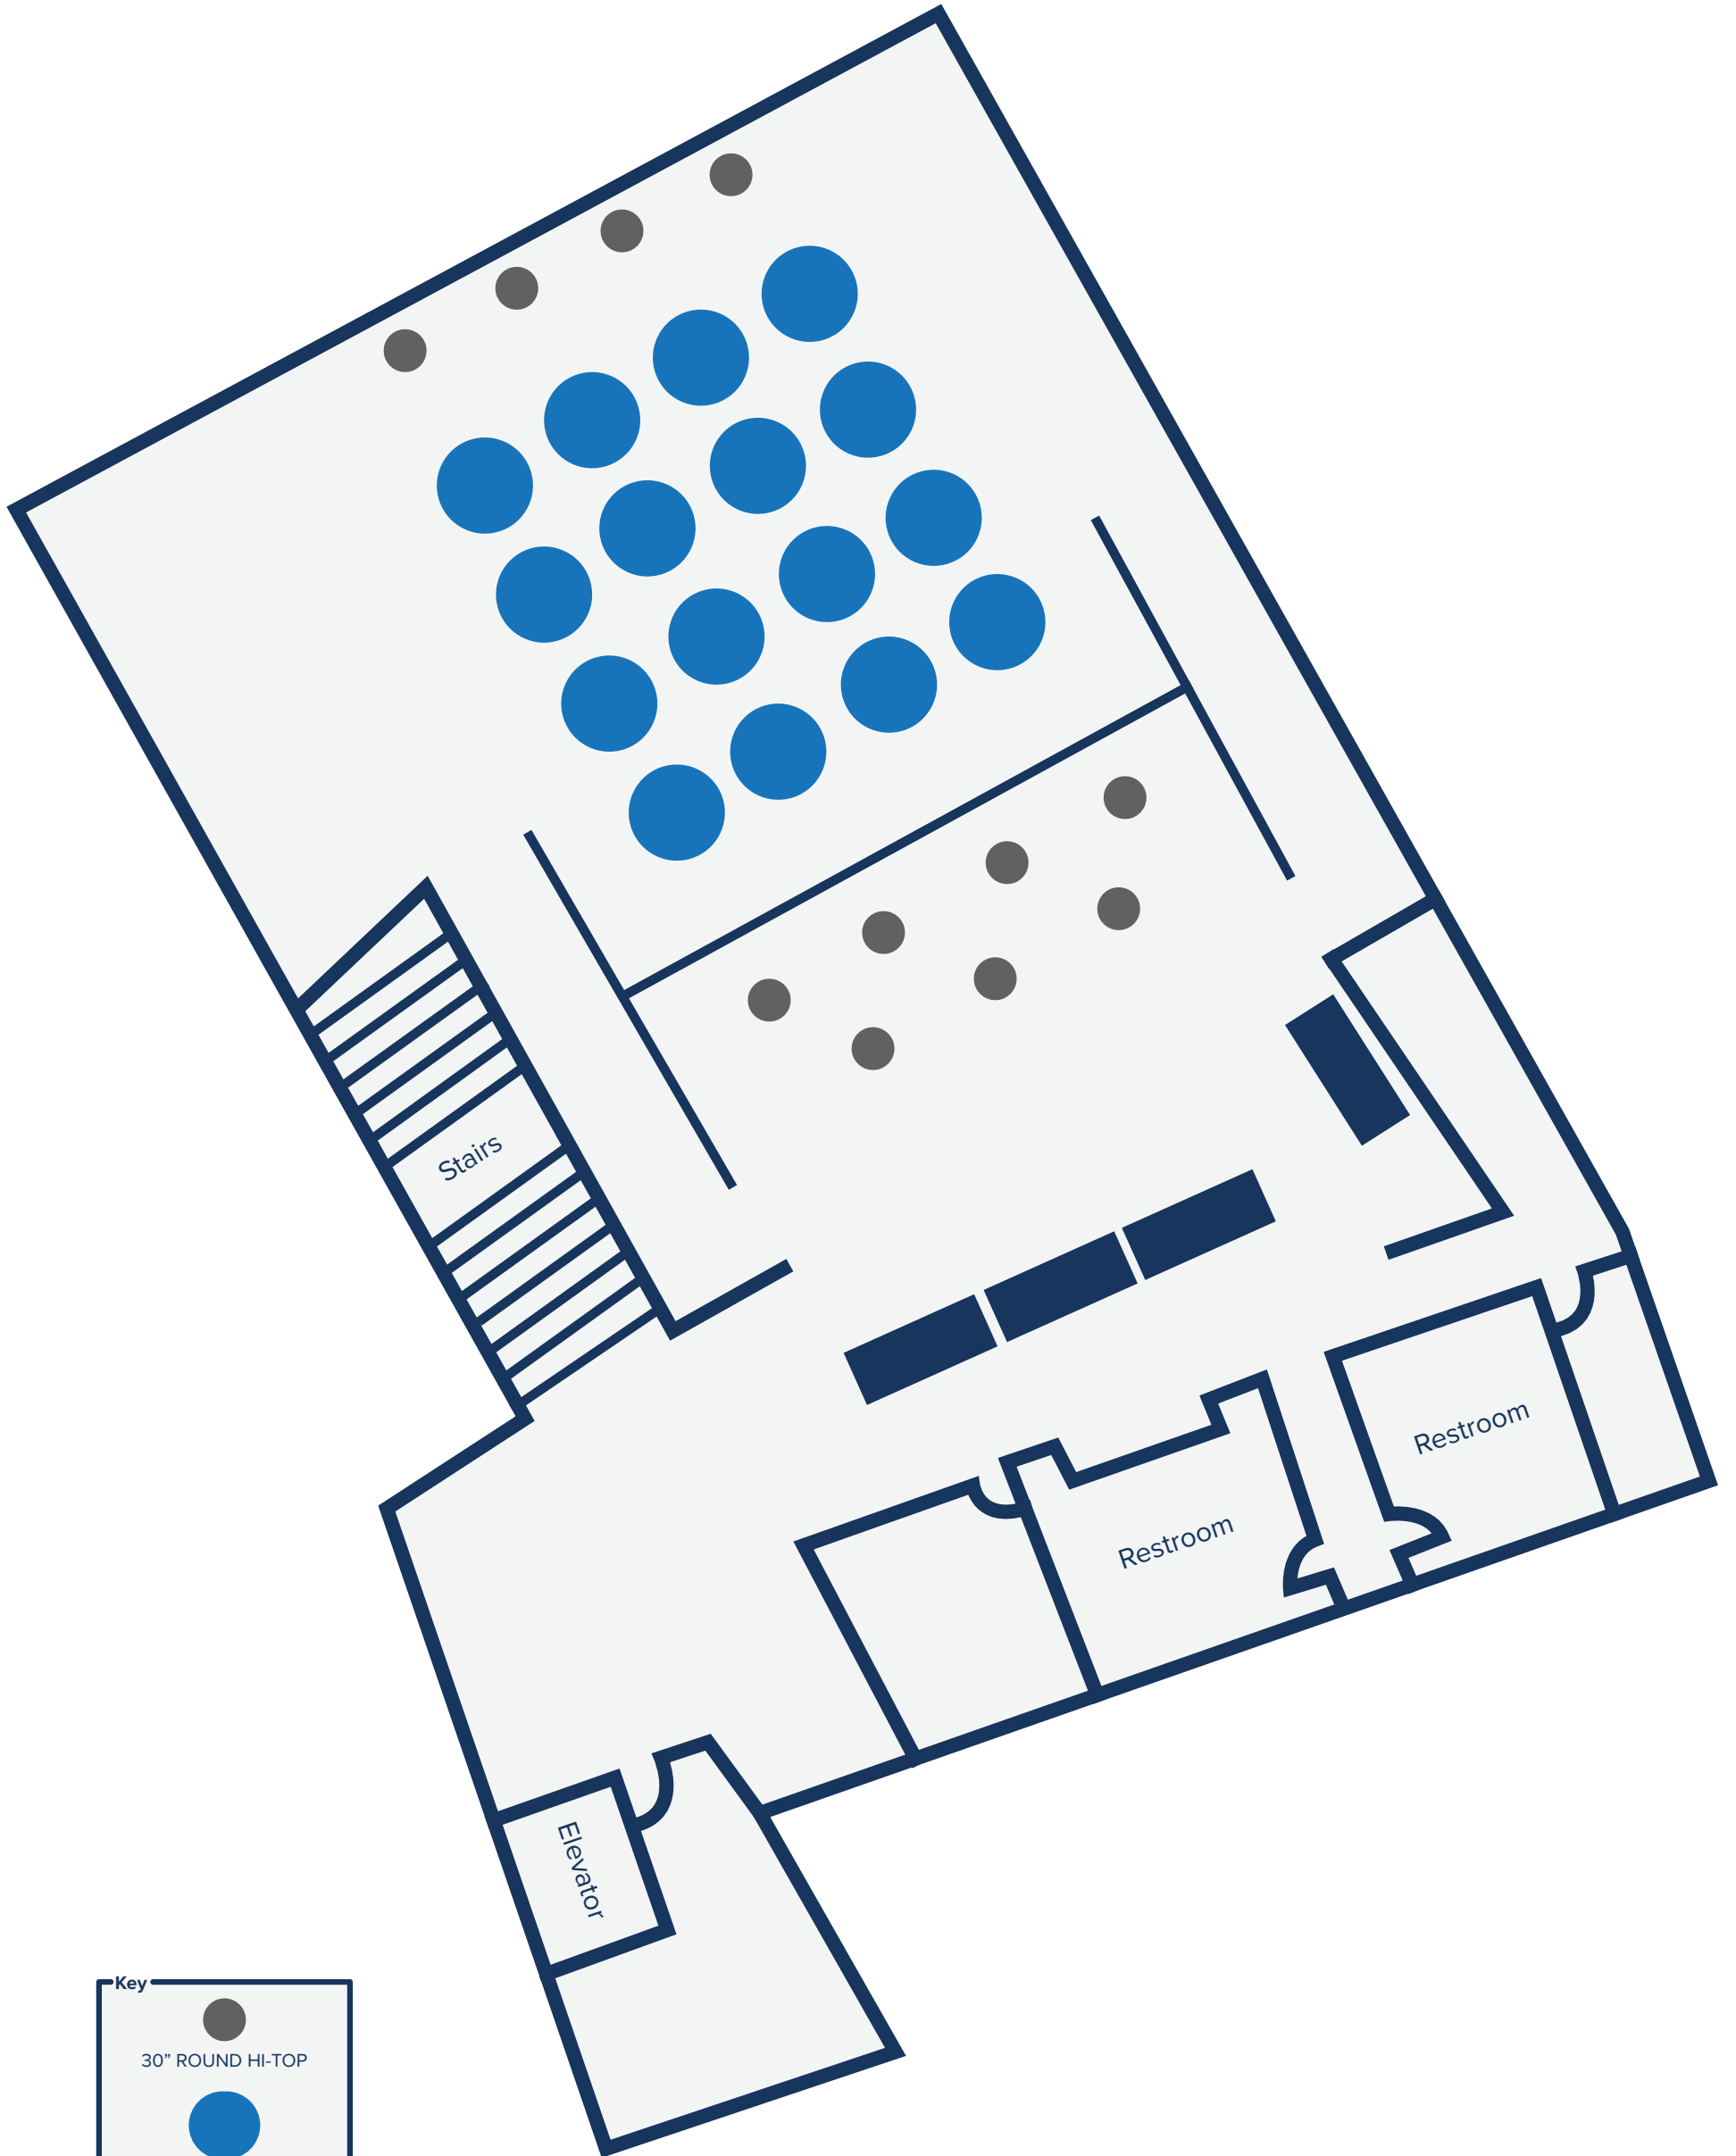

Wedding with Head Table

Set for 320

Wedding with Head Table

Set for 160

Wedding with Head Table

Set for 280

Conference

Set for 224

Conference w/ High Tops

Set for 128

Conference Theater

Set for 96