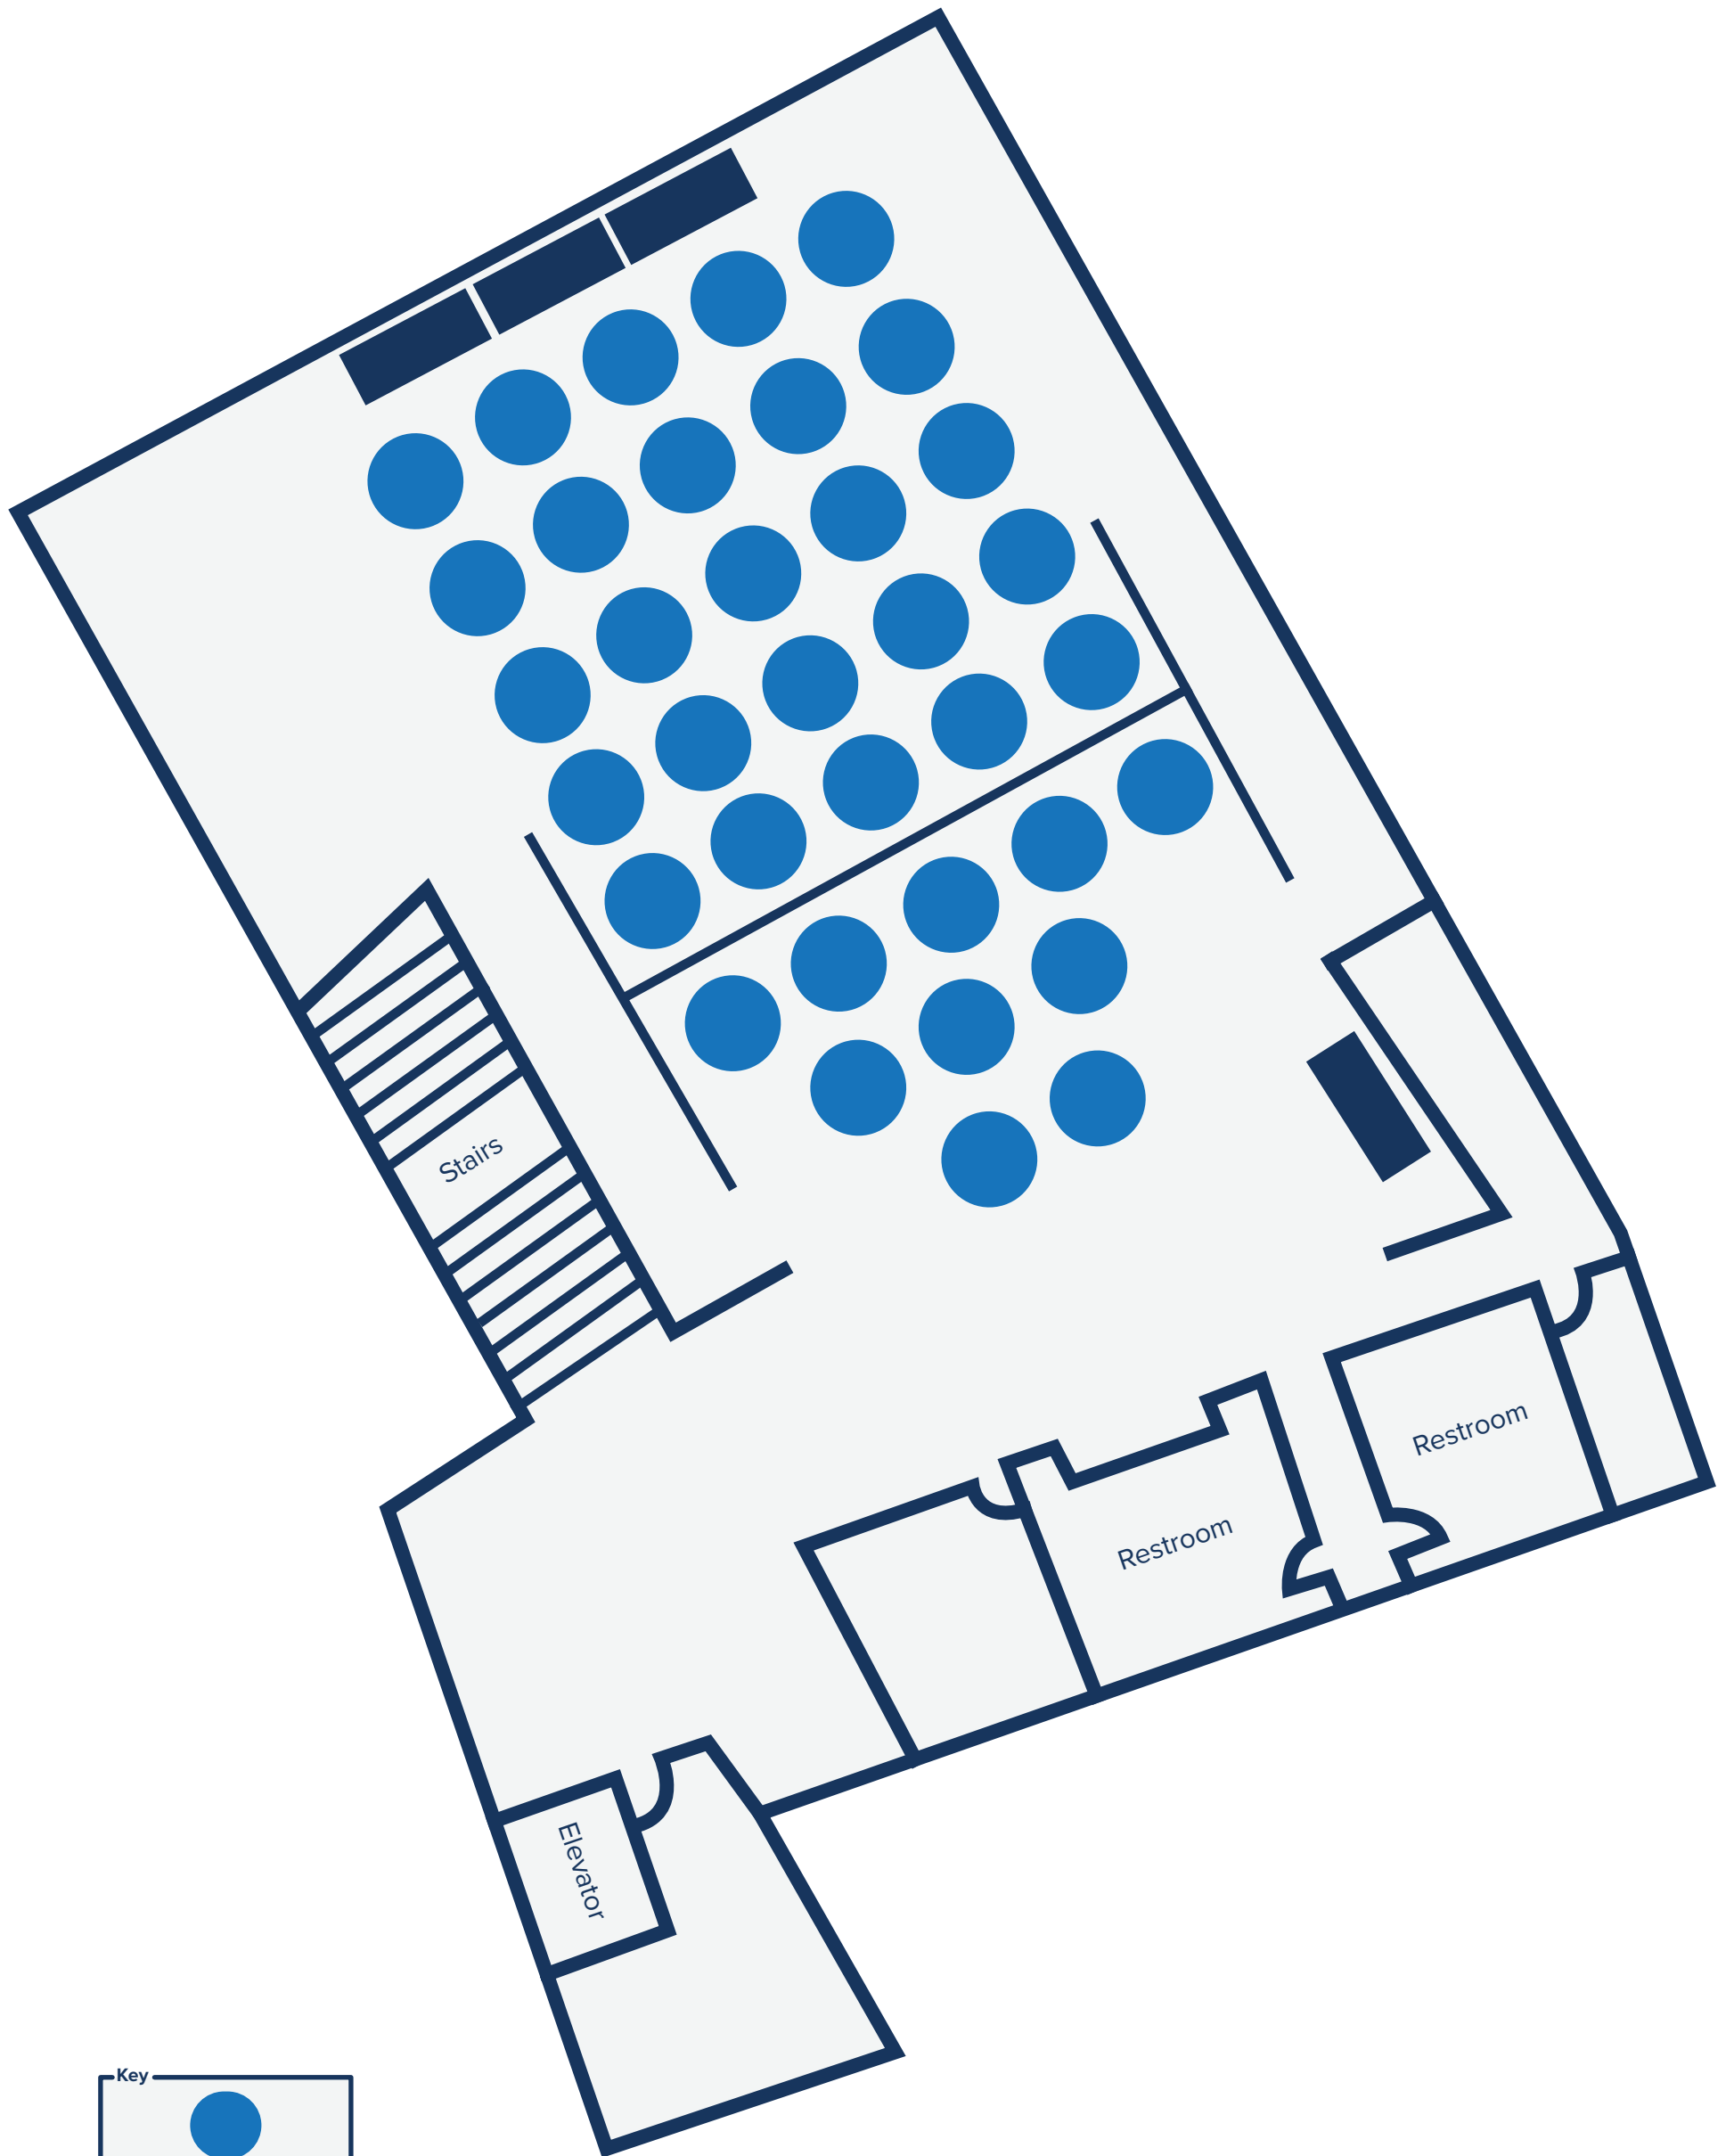

Wedding with Head Table

Set for 320

Wedding with Head Table

Set for 160

Wedding with Head Table

Set for 280

Conference

Set for 224

Conference w/ High Tops

Set for 128

Conference Theater

Set for 96